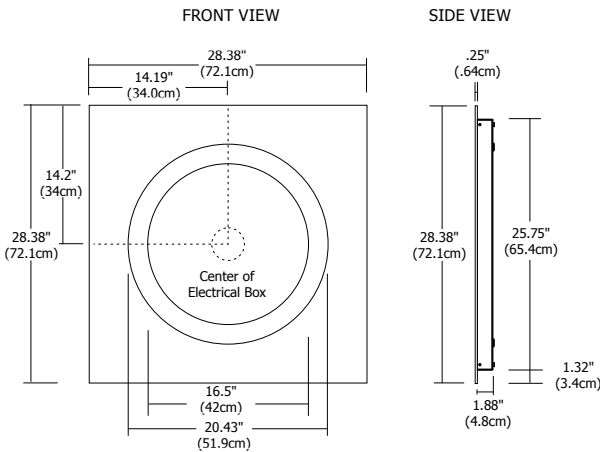

Average Lamp Life:

50,000 hours

Dimming:

Dimmable with electronic low voltage dimmer

Dimensions:

28.375" x 28.375" x 2.13"

Weight:

28 lbs (12.7 kg)