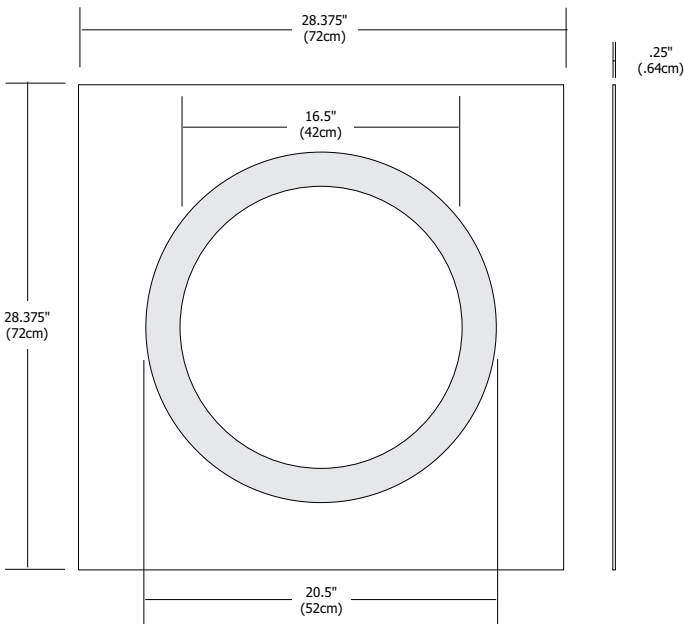

ALICE MIRROR LED - DIMMABLE

REV:08.25.15

Description:

Alice LED surface mounted square mirror features 2700K LEDs set behind a round inset of frosted glass, projecting an even glow of light. Dimmable with an electronic low voltage dimmer. ADA compliant.

Diffuser:

Frosted Glass

Body Finish:

Mirror

Lamp:

1296 lumens, very warm white 2700K 92+CRI LEDs.
LED lamps consume 85 watts; 96 total watts

Input Voltage:

120 VAC

Average Lamp Life:

50,000 hours

Dimming:

Dimmable with electronic low voltage dimmer

Dimensions:

28.375" x 28.375" x .25"

Weight:

28 lbs (12.7 kg)

PROJECT:

FIXTURE
TYPE:

DATE: