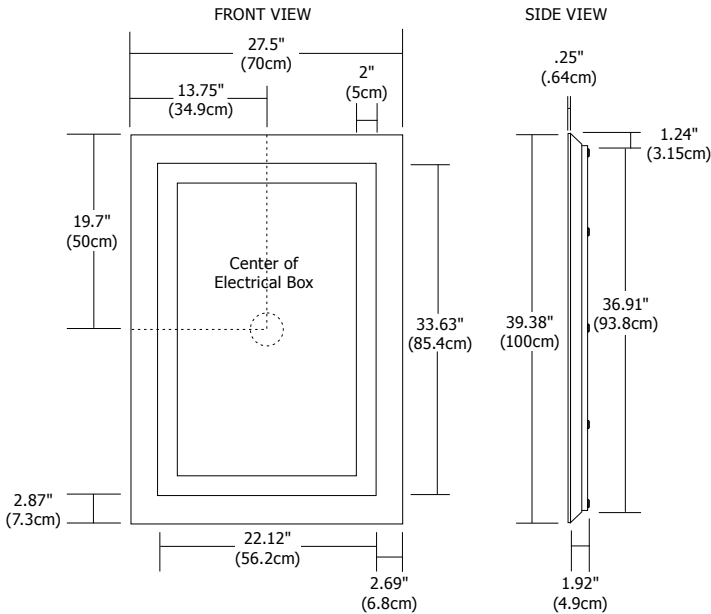

**Diffuser:**

Frosted Glass

**Body Finish:**

Mirror

**Lamp:**

1991 lumens, very warm white 2700K 92+CRI LEDs. LED lamps consume 103 watts; 115 total watts

**Input Voltage:**

120 VAC

**Average Lamp Life:**

50,000 hours

**Dimming:**

Dimmable with electronic low voltage dimmer

**Dimensions:**

39.5" x 27.5" x 2.17"

**Accessories:**

Add Mirror Defogger **DF-RE1826** to remove condensation (sold separately)

**Weight:**

53 lbs (24 kg)

Description	Lamp	Color Temperature
<b>PLAZA</b> - <b>L</b>	<b>LED</b>	<b>27K</b>
L Large	LED LED	27K 2700K Very Warm White

Mirror Accessory
<b>DF-RE1826</b>
Defogger Rectangle 18" x 26"