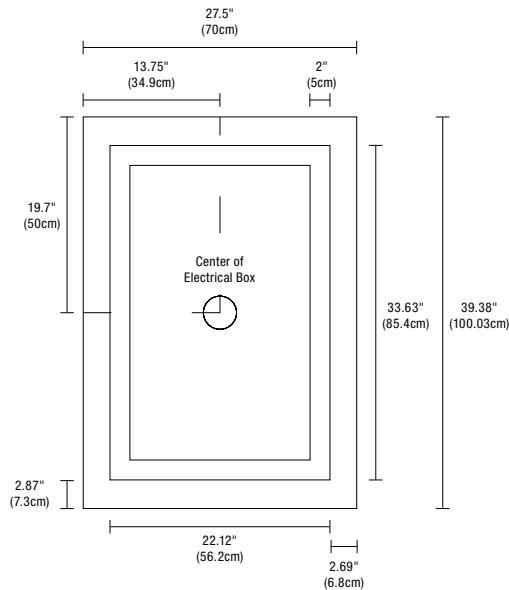

PLAZA LARGE LED - DIMMABLE

REV.08.02.17

DESIGNED BY GREGORY KAY | MADE IN THE USA

FRONT VIEW

SIDE VIEW

Description

Plaza Large LED surface mounted rectangular mirror features LEDs ranging from 24K-57K and Warm Dim set behind an inset border of frosted glass projecting an even glow of light. Dimmable with an electronic low voltage dimmer. ADA compliant.

Diffuser

- Frosted Glass

Body Finish

- Mirror

Lamp

- 1991 lumens, very warm white 2700K 92+CRI LEDs
- LED lamps consume 103 watts; 115 total watts

Input Voltage

- 120 VAC

Average Lamp Life

- 50,000 hours

Dimming

- Dimmable with electronic low voltage dimmer

Dimensions

- 39.5" x 27.5" x 2.17"

Accessories

- Add Mirror Defogger **DF-RE1220** to remove condensation (sold separately)

Weight:

- 53 lbs (24 kg)

System	Description	Lamp	Color Temperature
PLAZA	L	LED	24K
PLAZA Plaza LED surface mounted square mirror	L Large	LED LED	24K 2400K Amber White *27K 2700K Very Warm White 27D 2700K Warm Dim (5W only) 30K 3000K Warm White 30D 3000K Warm Dim (5W only) 35K 3500K Neutral White 40K 4000K Cool White 57K 5700K Daylight White