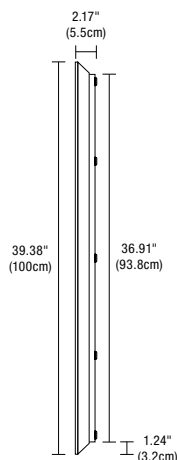

PLAZA LARGE LED - DIMMABLE

REV.08.02.17

DESIGNED BY GREGORY KAY | MADE IN THE USA

FRONT VIEW

SIDE VIEW

Description

Plaza Large LED surface mounted rectangular mirror features LEDs ranging from 24K-57K and Warm Dim set behind an inset border of frosted glass projecting an even glow of light. Dimmable with an electronic low voltage dimmer. ADA compliant.

Diffuser

- Frosted Glass

Body Finish

- Mirror

Lamp

- 1991 lumens, very warm white 2700K 92+CRI LEDs
- LED lamps consume 103 watts; 115 total watts

Input Voltage

- 120 VAC

Average Lamp Life

- 50,000 hours

Dimming

- Dimmable with electronic low voltage dimmer

Dimensions

- 39.5" x 27.5" x 2.17"

Accessories

- Add Mirror Defogger **DF-RE1220** to remove condensation (sold separately)

Weight:

- 53 lbs (24 kg)

System	Description	Lamp	Color Temperature
PLAZA	L	LED	24K
PLAZA Plaza LED surface mounted square mirror	L Large	LED LED	24K 2400K Amber White *27K 2700K Very Warm White 27D 2700K Warm Dim (5W only) 30K 3000K Warm White 30D 3000K Warm Dim (5W only) 35K 3500K Neutral White 40K 4000K Cool White 57K 5700K Daylight White