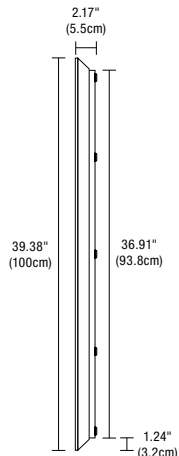

# PLAZA LARGE LED - DIMMABLE

REV.09.13.17

**FRONT VIEW**

**SIDE VIEW**

**Description**

Plaza Large LED surface mounted rectangular mirror features LEDs ranging from 24K-57K and Warm Dim set behind an inset border of frosted glass projecting an even glow of light. Dimmable with an electronic low voltage dimmer. ADA compliant.

**Diffuser**

- Frosted Glass

**Body Finish**

- Mirror

**Lamp**

- 1991 lumens, very warm white 2700K 92+CRI LEDs
- LED lamps consume 103 watts; 115 total watts

**Input Voltage**

- 120 VAC

**Average Lamp Life**

- 50,000 hours

**Dimming**

- Dimmable with electronic low voltage dimmer

**Dimensions**

- 39.5" x 27.5" x 2.17"

**Accessories**

- Add Mirror Defogger **DF-RE1826** to remove condensation (sold separately)

**Weight:**

- 53 lbs (24 kg)

System	Description	Lamp	Color Temperature
<b>PLAZA</b>	<b>L</b>	<b>LED</b>	<b>24K</b>
<b>PLAZA</b> Plaza LED surface mounted square mirror	<b>L</b> Large	<b>LED</b> LED	<b>24K</b> 2400K Amber White <b>*27K</b> 2700K Very Warm White <b>27D</b> 2700K Warm Dim (5W only) <b>30K</b> 3000K Warm White <b>30D</b> 3000K Warm Dim (5W only) <b>35K</b> 3500K Neutral White <b>40K</b> 4000K Cool White <b>57K</b> 5700K Daylight White