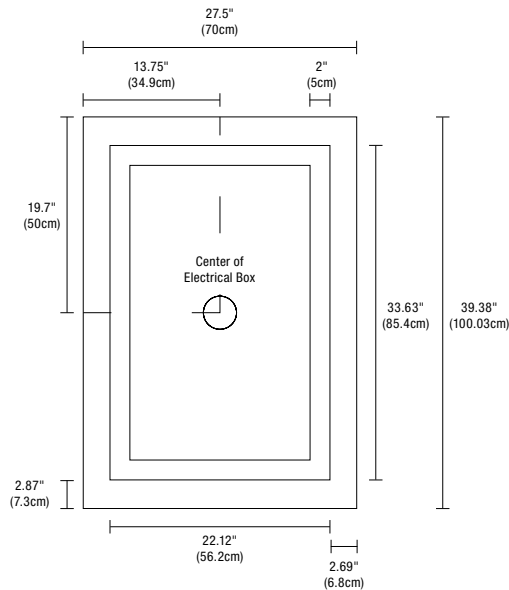

# PLAZA LARGE LED - DIMMABLE

REV.09.13.17

**FRONT VIEW**

**SIDE VIEW**

**Description**

Plaza Large LED surface mounted rectangular mirror features LEDs ranging from 24K-57K and Warm Dim set behind an inset border of frosted glass projecting an even glow of light. Dimmable with an electronic low voltage dimmer. ADA compliant.

**Diffuser**

- Frosted Glass

**Body Finish**

- Mirror

**Lamp**

- 1991 lumens, very warm white 2700K 92+CRI LEDs
- LED lamps consume 103 watts; 115 total watts

**Input Voltage**

- 120 VAC

**Average Lamp Life**

- 50,000 hours

**Dimming**

- Dimmable with electronic low voltage dimmer

**Dimensions**

- 39.5" x 27.5" x 2.17"

**Accessories**

- Add Mirror Defogger **DF-RE1826** to remove condensation (sold separately)

**Weight:**

- 53 lbs (24 kg)

System	Description	Lamp	Color Temperature
<b>PLAZA</b>	<b>L</b>	<b>LED</b>	<b>24K</b>
<b>PLAZA</b> Plaza LED surface mounted square mirror	<b>L</b> Large	<b>LED</b> LED	<b>24K</b> 2400K Amber White <b>*27K</b> 2700K Very Warm White <b>27D</b> 2700K Warm Dim (5W only) <b>30K</b> 3000K Warm White <b>30D</b> 3000K Warm Dim (5W only) <b>35K</b> 3500K Neutral White <b>40K</b> 4000K Cool White <b>57K</b> 5700K Daylight White