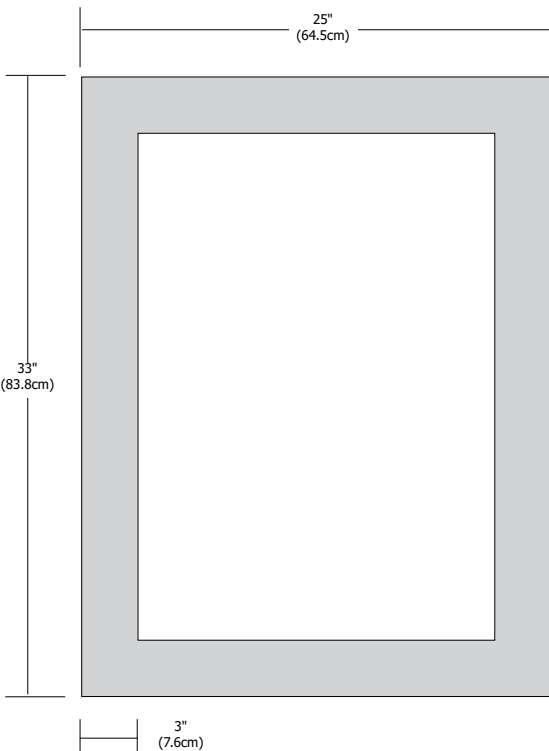

## Description:

The surface mounted Sail Mirror LED features 2700K LEDs set behind a rectangular inset of frosted glass, projecting an even glow of light. Dimmable with an electronic low voltage dimmer. ADA compliant.

## Dimensions:

33" x 25" x 2.33"

## Weight:

28 lbs (12.7 kg)

	Size	Lamp	Color Temperature
<b>SAIL</b>	<b>25X33</b>	<b>LED</b>	<b>27K</b>
<small>25X33</small>	<small>25" x 33"</small>	<small>LED LED</small>	<small>27K 2700K Very Warm White</small>

PROJECT:

FIXTURE  
TYPE:

DATE:

**EDGE**  
LIGHTING