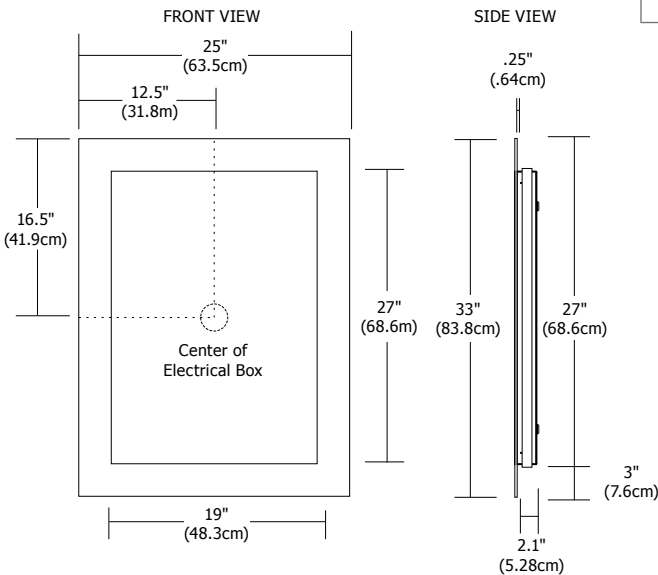

# SAIL MIRROR LED - DIMMABLE

REV.05.24.16

**Description:**

The surface mounted Sail Mirror LED features 2700K LEDs set behind a rectangular inset of frosted glass, projecting an even glow of light. Dimmable with an electronic low voltage dimmer. ADA compliant.

**Diffuser:**

Frosted Glass

**Body Finish:**

Mirror

**Lamp:**

2679 lumens, very warm white 2700K 92+CRI LEDs. LED lamps consume 69 watts; 76 total watts

**Input Voltage:**

120 VAC

**Average Lamp Life:**

50,000 hours

**Dimming:**

Dimmable with electronic low voltage dimmer

**Dimensions:**

33" x 25" x 2.33"

**Weight:**

28 lbs (12.7 kg)

	Size	Lamp	Color Temperature
<b>SAIL</b>	<b>25X33</b>	<b>LED</b>	<b>27K</b>
	25X33 25" x 33"	LED LED	27K 2700K Very Warm White

PROJECT:

FIXTURE TYPE:

DATE: