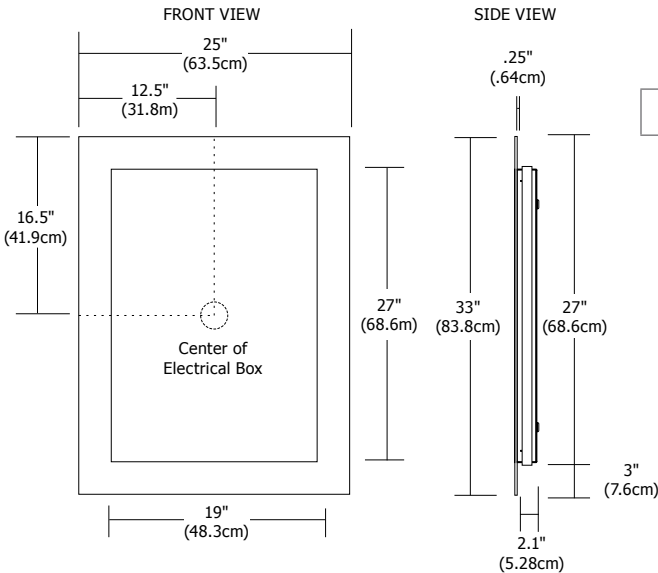

## Dimensions:

33" x 25" x 2.33"

## Weight:

28 lbs (12.7 kg)

PROJECT:

FIXTURE  
TYPE:

DATE:

EDGE  
LIGHTING