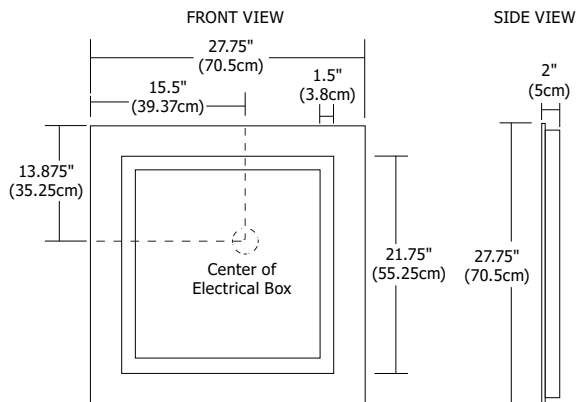

Average Lamp Life:

50,000 hours

Dimming:

Dimmable with electronic low voltage dimmer

Dimensions:

27.75" x 27.75" x 2"

Accessories:

Add Mirror Defogger **DF-SQ15** to remove condensation (sold separately)

Weight:

39 lb (17.7kg)

	Description	Lamp	Color Temperature
PLAZA	S	LED	27K
	S Small	LED LED	27K 2700K Very Warm White

Mirror Accessory

DF-SQ15 Defogger Square 15"

PROJECT:

FIXTURE
TYPE:

DATE: