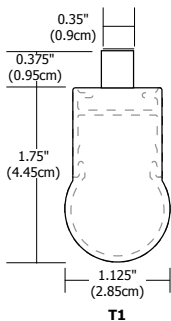

CIRRUS FLOAT - CENTER FEED, 120V/24VAC FIXTURE - 85+ OR 92+ CRI

MADE IN THE USA

REV.03.07.16

Description:

Cirrus Float Center Feed features a direct 1" (D1), rectangular 1" (R1) or a tubular 1 1/8" (T1) lens, offering an array of choices for style, functionality and beam distribution. At 7 watts per foot, the 24VAC suspension contains white high CRI LEDs and is available in lengths from 36" up to 72". Customized lengths available in 2.4" increments. Cirrus Float includes 26" rectangle canopy and feeds power at the center from a 24VAC Class 2 electronic low voltage LED transformer (included), which fits inside a standard 4" electrical box with round plaster ring and is dimmable with an electronic low voltage dimmer. Hardware and supporting cables are Antique Bronze for Antique Bronze and Black fixtures and are Satin Nickel for all other finishes. Power cables are Satin Nickel for all finish options. Fixture is covered by a 5 year warranty.

| System | Lens | Power Feed | Length in Inches | Color Temperature | Finish |
|-----------------|--|---------------|--|---|--|
| CF | D1 | C | 72IN | 27K | SA |
| CF Cirrus Float | D1 Direct 1" T1 Tubular 1" R1 Rectangular 1" | C Center Feed | 36 36" 60 60" 48 48" 72 72" Customize in 2.4 inch increments | 24K 2400K Amber White 27K 2700K Very Warm White 30K 3000K Warm White 35K 3500K Neutral White 40K 4000K Cool White 57K 5700K Daylight White | SA Satin Aluminum SN Satin Nickel CH Chrome BZ Antique Bronze BK Black WH White |