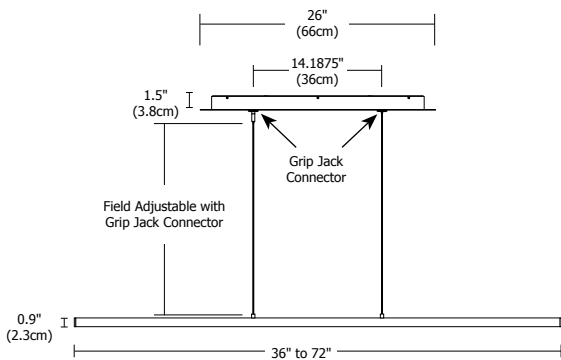

CIRRUS FLOAT - CENTER FEED, 120V/24VAC FIXTURE - 85+ OR 92+ CRI

MADE IN THE USA

REV.03.07.16

Description:

Cirrus Float Center Feed features a direct 1" (D1), rectangular 1" (R1) or a tubular 1 1/8" (T1) lens, offering an array of choices for style, functionality and beam distribution. At 7 watts per foot, the 24VAC suspension contains white high CRI LEDs and is available in lengths from 36" up to 72". Customized lengths available in 2.4" increments. Cirrus Float includes 26" rectangle canopy and feeds power at the center from a 24VAC Class 2 electronic low voltage LED transformer (included), which fits inside a standard 4" electrical box with round plaster ring and is dimmable with an electronic low voltage dimmer. Hardware and supporting cables are Antique Bronze for Antique Bronze and Black fixtures and are Satin Nickel for all other finishes. Power cables are Satin Nickel for all finish options. Fixture is covered by a 5 year warranty.