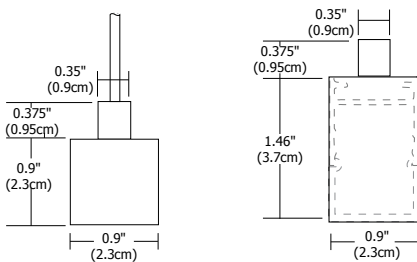

CIRRUS FLOAT - CENTER FEED, 120V/24VAC FIXTURE - 85+ OR 92+ CRI

MADE IN THE USA

REV.03.07.16

Description:

Cirrus Float Center Feed features a direct 1" (D1), rectangular 1" (R1) or a tubular 1 1/8" (T1) lens, offering an array of choices for style, functionality and beam distribution. At 7 watts per foot, the 24VAC suspension contains white high CRI LEDs and is available in lengths from 36" up to 72". Customized lengths available in 2.4" increments. Cirrus Float includes 26" rectangle canopy and feeds power at the center from a 24VAC Class 2 electronic low voltage LED transformer (included), which fits inside a standard 4" electrical box with round plaster ring and is dimmable with an electronic low voltage dimmer. Hardware and supporting cables are Antique Bronze for Antique Bronze and Black fixtures and are Satin Nickel for all other finishes. Power cables are Satin Nickel for all finish options. Fixture is covered by a 5 year warranty.