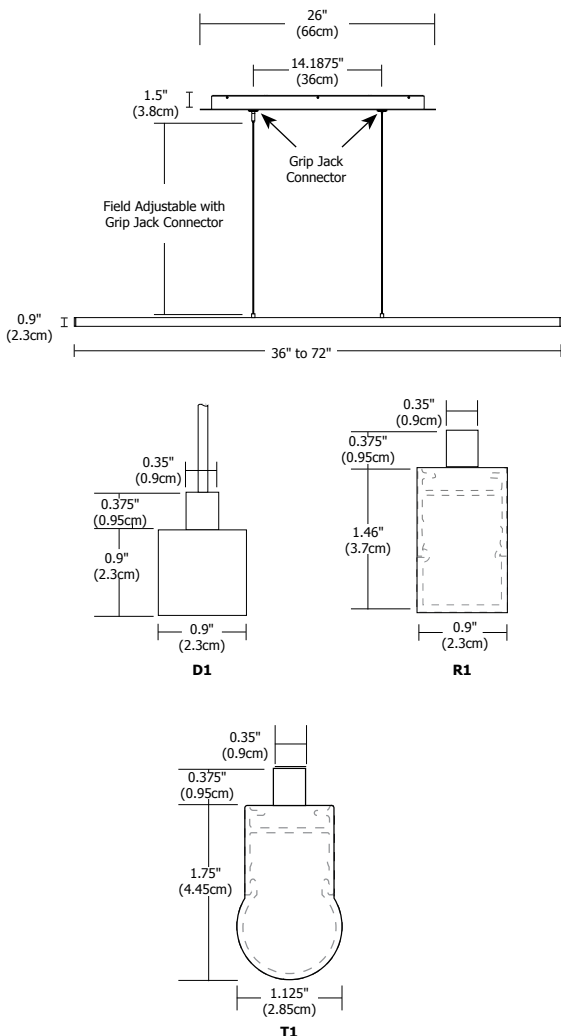

CIRRUS FLOAT - CENTER FEED, 120V/24VAC FIXTURE - 85+ OR 92+ CRI

REV.09.09.16

MADE IN THE USA

Description:

Cirrus Float Center Feed features a direct (D1), rectangular (R1) or a tubular (T1) lens, offering an array of choices for style, functionality and beam distribution. At 7 watts per foot, the 24VAC suspension contains white high CRI LEDs and is available in lengths from 36" up to 72". Customized lengths available in 2.4" increments. See chart on page 2 for exact lengths. Cirrus Float includes 26" rectangle canopy and feeds power at the center from a 24VAC Class 2 electronic low voltage LED transformer (included), which fits inside a standard 4" electrical box with round plaster ring and is dimmable with an electronic low voltage dimmer. It features adjustable (up to 12 feet) cables. Hardware and supporting cables are Antique Bronze for Antique Bronze and Black fixtures and are Satin Nickel for all other finishes. Power cables are Satin Nickel for all finish options. Fixture is covered by a 5 year warranty.

System: **CF** - Lens: **D1** - Power Feed: **C** - Length in Inches: **72IN** - Color Temperature: **27K** - Finish: **SA**

CF Cirrus Float **D1** Direct 0.9" Lens
R1 Rectangular 0.9" Lens
T1 Tubular 1.125" Lens **C** Center Feed

36 36" **60** 60"
48 48" **72** 72"
Customize in 2.4 inch increments

24K 2400K Amber White
27K 2700K Very Warm White
30K 3000K Warm White
35K 3500K Neutral White
40K 4000K Cool White
57K 5700K Daylight White

SA Satin Aluminum **BZ** Antique Bronze
SN Satin Nickel **BK** Black
CH Chrome **WH** White

PROJECT:

FIXTURE TYPE:

DATE:

Please refer to chart below for exact lengths Cirrus Float - Center Feed

ORDERING CODE	LENGTH (INCHES)
36	37.1
48	49.1
60	61.1
72	73.1