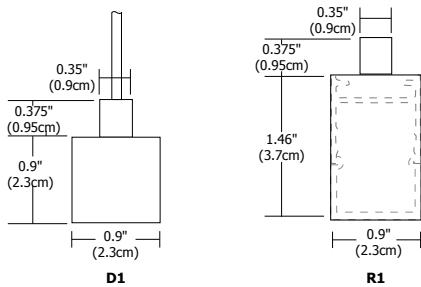

REV.03.07.16

Description:

Cirrus Float End Feed features a direct 1" (D1), rectangular 1" (R1) or a tubular 1 1/8"(T1) lens, offering an array of choices for style, functionality and beam distribution. It features adjustable aircraft cables for mounting at any ceiling angle up to 45 degrees. At 7 watts per foot, the 24VAC suspension contains high CRI white LEDs and is available in lengths from 36" up to 72". Customized lengths available in 2.4" increments. The Cirrus Float includes square canopy and feeds power at the end from a 24VAC Class 2 electronic low voltage LED transformer (included), which fits inside a standard 4" electrical box with round plaster ring and is dimmable with an electronic low voltage dimmer. Swag Hook is also available to extend the cable to an electrical box that is not located directly above desired fixture location. Hardware and supporting cables are Antique Bronze for Antique Bronze and Black fixtures and are Satin Nickel for all other finishes. Power cables are Satin Nickel for all finish options. Fixture is covered by a 5 year warranty.

Channel Suspension Swag Hook (sold separately):

Swag Hook, CS-SWAG, extends a cable to an electrical box that is not located directly above desired fixture location.

System	Lens	Power Feed	Length in Inches	Color Temperature	Finish
CF Cirrus Float	D1 Direct 1" T1 Tubular 1" R1 Rectangular 1"	E End Feed	72IN 36 36" 60 60" 48 48" 72 72" Customize in 2.4 inch increments	27K 24K 2400K Amber White 27K 2700K Very Warm White 30K 3000K Warm White 35K 3500K Neutral White 40K 4000K Cool White 57K 5700K Daylight White	SA Satin Aluminum BZ Antique Bronze SN Satin Nickel BK Black CH Chrome WH White