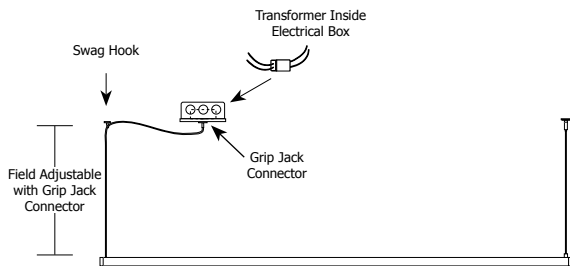

REV.03.07.16

Description:

Cirrus Float End Feed features a direct 1" (D1), rectangular 1" (R1) or a tubular 1 1/8"(T1) lens, offering an array of choices for style, functionality and beam distribution. It features adjustable aircraft cables for mounting at any ceiling angle up to 45 degrees. At 7 watts per foot, the 24VAC suspension contains high CRI white LEDs and is available in lengths from 36" up to 72". Customized lengths available in 2.4" increments. The Cirrus Float includes square canopy and feeds power at the end from a 24VAC Class 2 electronic low voltage LED transformer (included), which fits inside a standard 4" electrical box with round plaster ring and is dimmable with an electronic low voltage dimmer. Swag Hook is also available to extend the cable to an electrical box that is not located directly above desired fixture location. Hardware and supporting cables are Antique Bronze for Antique Bronze and Black fixtures and are Satin Nickel for all other finishes. Power cables are Satin Nickel for all finish options. Fixture is covered by a 5 year warranty.

Channel Suspension Swag Hook (sold separately):

Swag Hook, CS-SWAG, extends a cable to an electrical box that is not located directly above desired fixture location.

System	Lens	Power Feed	Length in Inches	Color Temperature	Finish
CF Cirrus Float	D1 Direct 1" T1 Tubular 1" R1 Rectangular 1"	E End Feed	72IN 36 36" 60 60" 48 48" 72 72" Customize in 2.4 inch increments	27K 24K 2400K Amber White 27K 2700K Very Warm White 30K 3000K Warm White 35K 3500K Neutral White 40K 4000K Cool White 57K 5700K Daylight White	SA Satin Aluminum BZ Antique Bronze SN Satin Nickel BK Black CH Chrome WH White