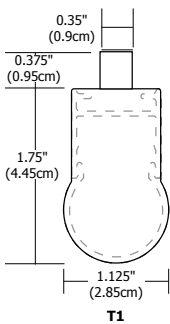

REV.03.07.16

Description:

Cirrus Float End Feed features a direct 1" (D1), rectangular 1" (R1) or a tubular 1 1/8"(T1) lens, offering an array of choices for style, functionality and beam distribution. It features adjustable aircraft cables for mounting at any ceiling angle up to 45 degrees. At 7 watts per foot, the 24VAC suspension contains high CRI white LEDs and is available in lengths from 36" up to 72". Customized lengths available in 2.4" increments. The Cirrus Float includes square canopy and feeds power at the end from a 24VAC Class 2 electronic low voltage LED transformer (included), which fits inside a standard 4" electrical box with round plaster ring and is dimmable with an electronic low voltage dimmer. Swag Hook is also available to extend the cable to an electrical box that is not located directly above desired fixture location. Hardware and supporting cables are Antique Bronze for Antique Bronze and Black fixtures and are Satin Nickel for all other finishes. Power cables are Satin Nickel for all finish options. Fixture is covered by a 5 year warranty.

Channel Suspension Swag Hook (sold separately):

Swag Hook, CS-SWAG, extends a cable to an electrical box that is not located directly above desired fixture location.

System	Lens	Power Feed	Length in Inches	Color Temperature	Finish
CF Cirrus Float	D1 Direct 1" T1 Tubular 1" R1 Rectangular 1"	E End Feed	72IN 36 36" 60 60" 48 48" 72 72" Customize in 2.4 inch increments	27K 24K 2400K Amber White 27K 2700K Very Warm White 30K 3000K Warm White 35K 3500K Neutral White 40K 4000K Cool White 57K 5700K Daylight White	SA Satin Aluminum BZ Antique Bronze SN Satin Nickel BK Black CH Chrome WH White