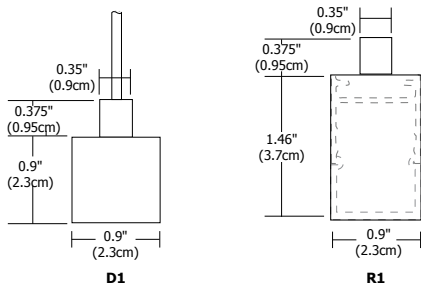

Channel Suspension Swag Hook (sold separately):

Swag Hook, CS-SWAG, extends a cable to an electrical box that is not located directly above desired fixture location.

System	Lens	Power Feed	Length in Inches	Color Temperature	Finish
CF	D1	E	72IN	27K	SA
CF Cirrus Float	D1 Direct 0.9" Lens R1 Rectangular 0.9" Lens T1 Tubular 1.125" Lens	E End Feed	36 36" 60 60" 48 48" 72 72" Customize in 2.4 inch increments	24K 2400K Amber White 27K 2700K Very Warm White 30K 3000K Warm White 35K 3500K Neutral White 40K 4000K Cool White 57K 5700K Daylight White	SA Satin Aluminum BZ Antique Bronze SN Satin Nickel BK Black CH Chrome WH White