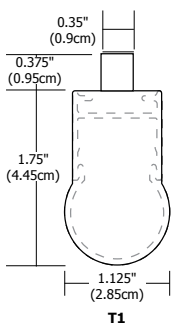

Description:

Cirrus Float End Feed features a direct (D1), rectangular (R1) or a tubular (T1) lens, offering an array of choices for style, functionality and beam distribution. It features adjustable aircraft cables for mounting at any ceiling angle up to 45 degrees. At 7 watts per foot, the 24VAC suspension contains high CRI white LEDs and is available in lengths from 36" up to 72". Customized lengths available in 2.4" increments. The Cirrus Float includes square canopy and feeds power at the end from a 24VAC Class 2 electronic low voltage LED transformer (included), which fits inside a standard 4" electrical box with round plaster ring and is dimmable with an electronic low voltage dimmer. Swag Hook is also available to extend the cable to an electrical box that is not located directly above desired fixture location. Hardware and supporting cables are Antique Bronze for Antique Bronze and Black fixtures and are Satin Nickel for all other finishes. Power cables are Satin Nickel for all finish options. Fixture is covered by a 5 year warranty.

Channel Suspension Swag Hook (sold separately):

Swag Hook, CS-SWAG, extends a cable to an electrical box that is not located directly above desired fixture location.

System	Lens	Power Feed	Length in Inches	Color Temperature	Finish
CF	D1	E	72IN	27K	SA
CF Cirrus Float	D1 Direct 0.9" Lens R1 Rectangular 0.9" Lens T1 Tubular 1.125" Lens	E End Feed	36 36" 60 60" 48 48" 72 72" Customize in 2.4 inch increments	24K 2400K Amber White 27K 2700K Very Warm White 30K 3000K Warm White 35K 3500K Neutral White 40K 4000K Cool White 57K 5700K Daylight White	SA Satin Aluminum BZ Antique Bronze SN Satin Nickel BK Black CH Chrome WH White