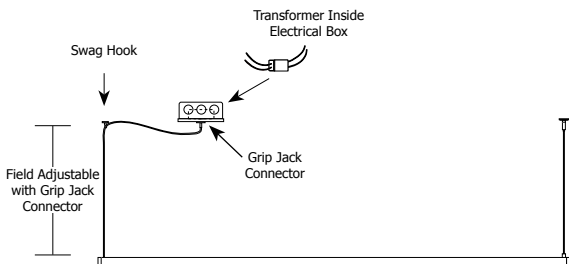

Description:

Cirrus Float End Feed features a direct (D1), rectangular (R1) or a tubular (T1) lens, offering an array of choices for style, functionality and beam distribution. It features adjustable aircraft cables for mounting at any ceiling angle up to 45 degrees. At 7 watts per foot, the 24VAC suspension contains high CRI white LEDs and is available in lengths from 36" up to 72". Customized lengths available in 2.4" increments. The Cirrus Float includes square canopy and feeds power at the end from a 24VAC Class 2 electronic low voltage LED transformer (included), which fits inside a standard 4" electrical box with round plaster ring and is dimmable with an electronic low voltage dimmer. Swag Hook is also available to extend the cable to an electrical box that is not located directly above desired fixture location. Hardware and supporting cables are Antique Bronze for Antique Bronze and Black fixtures and are Satin Nickel for all other finishes. Power cables are Satin Nickel for all finish options. Fixture is covered by a 5 year warranty.

Lumen values are based on the 3000K LED test.

Power Supply:

120V input, 24VAC Class 2 output; electronic low voltage LED transformer (included) that fits inside standard junction box

Dimming

Dimmable with electronic low voltage dimmer. Lutron: Diva #DVELV-300P; Skylark #SELV-300P dimmers recommended

Channel Suspension Swag Hook (sold separately):

Swag Hook, CS-SWAG, extends a cable to an electrical box that is not located directly above desired fixture location.

System	Lens	Power Feed	Length in Inches	Color Temperature	Finish
CF	D1	E	72IN	27K	SA
CF Cirrus Float	D1 Direct 0.9" Lens R1 Rectangular 0.9" Lens T1 Tubular 1.125" Lens	E End Feed	36 36" 60 60" 48 48" 72 72" Customize in 2.4 inch increments	24K 2400K Amber White 27K 2700K Very Warm White 30K 3000K Warm White 35K 3500K Neutral White 40K 4000K Cool White 57K 5700K Daylight White	SA Satin Aluminum BZ Antique Bronze SN Satin Nickel BK Black CH Chrome WH White