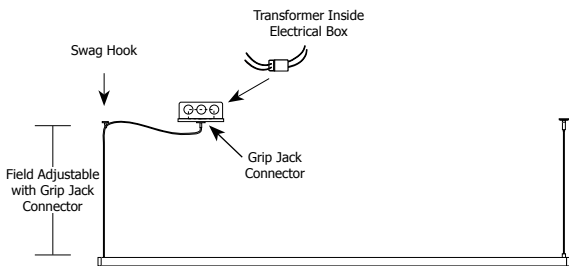

REV.07.08.15

Description:

Cirrus Float End Feed features a direct 1" (D1), rectangular 1" (R1) or a tubular 1 1/8"(T1) lens, offering an array of choices for style, functionality and beam distribution. It features adjustable aircraft cables for mounting at any ceiling angle up to 45 degrees. At 7 watts per foot, the 24VAC suspension contains very warm white 2700K or warm white 3000K 92CRI LEDs and is available in lengths from 36" up to 72". Customized lengths available in 2.4" increments. The Cirrus Float includes square canopy and feeds power at the end from a 24VAC Class 2 electronic low voltage LED transformer (included), which fits inside a standard 4" electrical box with round plaster ring and is dimmable with an electronic low voltage dimmer. Swag Hook is also available to extend the cable to an electrical box that is not located directly above desired fixture location. Hardware and supporting cables are Antique Bronze for Antique Bronze and Black fixtures and are Satin Nickel for all other finishes. Power cables are Satin Nickel for all finish options. Fixture is covered by a 5 year warranty.

Lumen values are based on the 3000K LED test.

Power Supply:

120V input, 24VAC Class 2 output; electronic low voltage LED transformer (included) that fits inside standard junction box

Dimming

Dimmable with electronic low voltage dimmer. Lutron: Diva #DVELV-300P; Skylark #SELV-300P dimmers recommended

Channel Suspension Swag Hook (sold separately):

Swag Hook, CS-SWAG, extends a cable to an electrical box that is not located directly above desired fixture location.

System	Len	Power Feed	Length in Inches	Color Temperature	Finish
CF	D1	E	72IN	27K	SA
CF Cirrus Float	D1 Direct 1" T1 Tubular 1" R1 Rectangular 1"	E End Feed	36 36" 60 60" 48 48" 72 72" Customize in 2.4 inch increments	27K 2700K Very Warm White 30K 3000K Warm White	SA Satin Aluminum BZ Antique Bronze SN Satin Nickel BK Black CH Chrome WH White