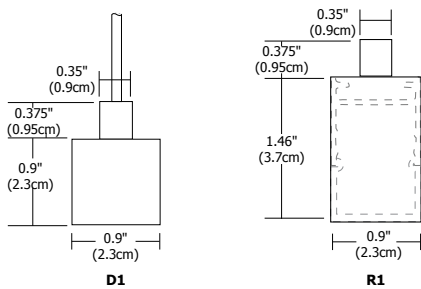

Channel Suspension Swag Hook (sold separately):

Swag Hook, CS-SWAG, extends a cable to an electrical box that is not located directly above desired fixture location.

System	Len	Power Feed	Length in Inches	Color Temperature	Finish
CF	D1	E	72IN	27K	SA
CF Cirrus Float	D1 Direct 1" T1 Tubular 1" R1 Rectangular 1"	E End Feed	36 36" 60 60" 48 48" 72 72" Customize in 2.4 inch increments	27K 2700K Very Warm White 30K 3000K Warm White	SA Satin Aluminum BZ Antique Bronze SN Satin Nickel BK Black CH Chrome WH White