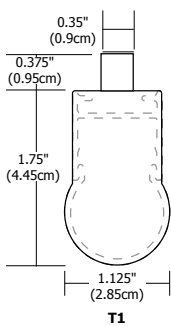

REV.07.08.15

Description:

Cirrus Float End Feed features a direct 1" (D1), rectangular 1" (R1) or a tubular 1 1/8"(T1) lens, offering an array of choices for style, functionality and beam distribution. It features adjustable aircraft cables for mounting at any ceiling angle up to 45 degrees. At 7 watts per foot, the 24VAC suspension contains very warm white 2700K or warm white 3000K 92CRI LEDs and is available in lengths from 36" up to 72". Customized lengths available in 2.4" increments. The Cirrus Float includes square canopy and feeds power at the end from a 24VAC Class 2 electronic low voltage LED transformer (included), which fits inside a standard 4" electrical box with round plaster ring and is dimmable with an electronic low voltage dimmer. Swag Hook is also available to extend the cable to an electrical box that is not located directly above desired fixture location. Hardware and supporting cables are Antique Bronze for Antique Bronze and Black fixtures and are Satin Nickel for all other finishes. Power cables are Satin Nickel for all finish options. Fixture is covered by a 5 year warranty.

Channel Suspension Swag Hook (sold separately):

Swag Hook, CS-SWAG, extends a cable to an electrical box that is not located directly above desired fixture location.

System	Len	Power Feed	Length in Inches	Color Temperature	Finish
CF	D1	E	72IN	27K	SA
CF Cirrus Float	D1 Direct 1" T1 Tubular 1" R1 Rectangular 1"	E End Feed	36 36" 60 60" 48 48" 72 72" Customize in 2.4 inch increments	27K 2700K Very Warm White 30K 3000K Warm White	SA Satin Aluminum BZ Antique Bronze SN Satin Nickel BK Black CH Chrome WH White