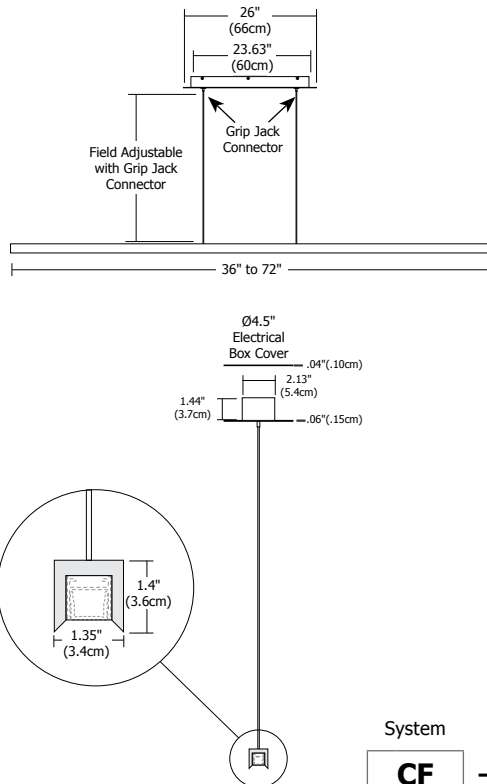

CIRRUS FLOAT STICK - CENTER FEED, 120V/24VAC FIXTURE - 92CRI

REV.07.08.15

MADE IN THE USA

Description:

The Cirrus Float Stick - Center Feed features a direct 1" lens with 100 degree beam spread and five wood finish options. At 7 watts per foot, the 24 volt AC suspension contains very warm white 2700K or warm white 3000K 92CRI LEDs and is available in lengths from 36 inches up to 72 inches. The Cirrus Float includes 26" rectangle canopy and feeds power at the center from a 24 VAC Class 2 electronic low voltage LED transformer (included), which fits inside a standard 4" electrical box with round plaster ring and is dimmable with an electronic low voltage dimmer. All cables have a Satin Nickel finish. Fixture is covered by a 5 year warranty. Custom finishes available.

Lumen values are based on the 3000K LED test.

Power Supply:

120V input, 24VAC Class 2 output; electronic low voltage LED transformer (included) that fits inside standard junction box

Dimming

Dimmable with electronic low voltage dimmer.

Lutron: Diva #DVELV-300P; Skylark #SELV-300P dimmers recommended

| System | Lens | Power Feed | Length in Inches | Color Temperature | Finish |
|-----------------|-----------|---------------|--------------------------------------|---|--|
| CF | ST | C | 72IN | 27K | WM |
| CF Cirrus Float | ST Stick | C Center Feed | 36 36" 48 48" 60 60" 72 72" | 27K 2700K Very Warm White 30K 3000K Warm White | WM Wood Maple WN Wood Walnut WC Wood Cherry WO Wood White Oak WE Wood Espresso |

PROJECT:

FIXTURE TYPE:

DATE: