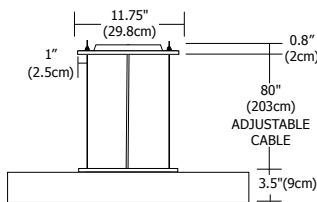

VEGA-RD--SI
Vega Round shown in Silver

VEGA-RD--BK
Vega Round shown in Black

VEGA-RD--WH
Vega Round shown in White

Description

Vega Round suspension provides general light distribution through the top and bottom white glass diffusers, which are surrounded by a silver, black or white body finish. The fixture contains 80" (203cm) of field-adjustable mounting cable and is available in a halogen or fluorescent version.