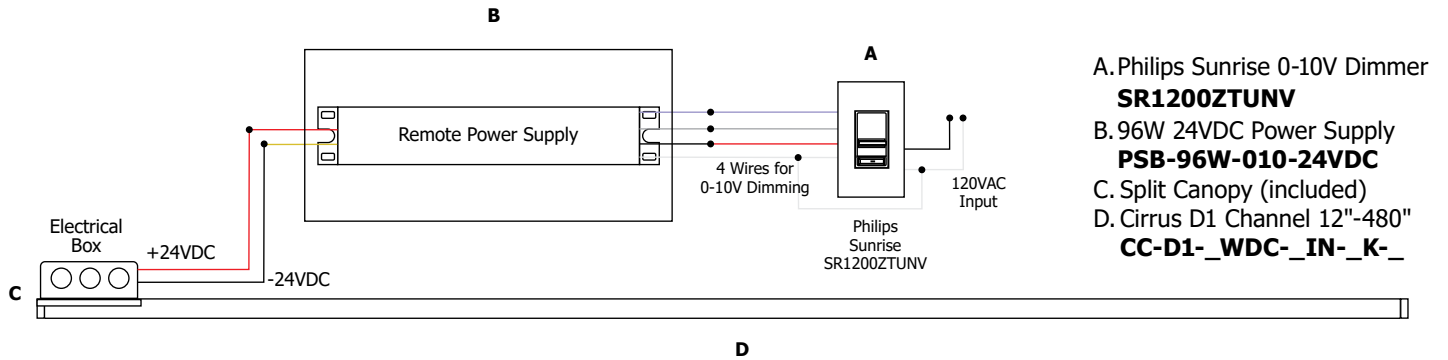

Application: 0-10V dimming for Cirrus Channel D1, Direct 1" Lens

Power Supply: Class 2, 24VDC output: 120VAC input, PSB-25W-010-24VDC; 120-277VAC input, PSB-96W-010-24VDC; PSB-2X96W-010-24VDC

Dimming: Dimmable with 0-10V dimmer using power supplies above: Philips Sunrise SR1200ZTUNV, 0-10V dimmer recommended.

- A. Philips Sunrise 0-10V Dimmer **SR1200ZTUNV**
- B. 96W 24VDC Power Supply **PSB-96W-010-24VDC**
- C. Split Canopy (included)
- D. Cirrus D1 Channel 12"-480" **CC-D1-_WDC-_IN-_K-_**

Warm White 100° 5 Watt	
Distance	Foot Candles
2ft	126
3ft	62
4ft	39
6ft	20
8ft	12

Warm White 100° 2.5 Watt	
Distance	Foot Candles
2ft	71
3ft	35
4ft	22
6ft	11
8ft	7