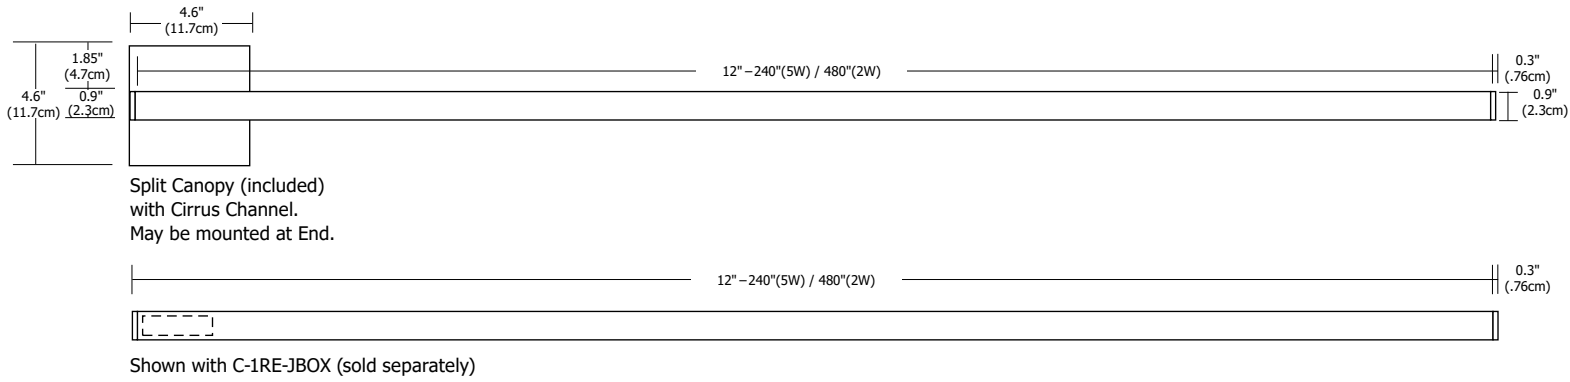

CIRRUS CHANNEL D1, DIRECT 1" LENS 24VDC SYSTEM, 85+ OR 95+CRI

REV.09.26.16