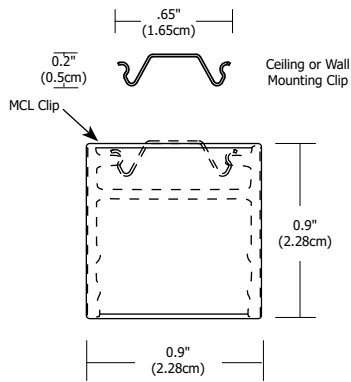

CIRRUS 100 DEGREE LENS
CANDLEPOWER DISTRIBUTION