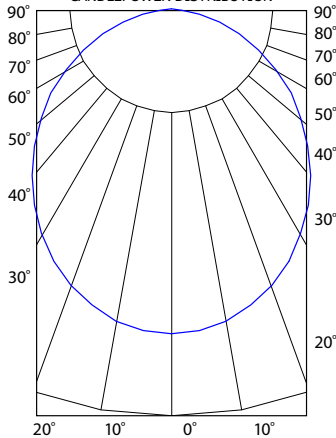

CIRRUS 100 DEGREE LENS
CANDLEPOWER DISTRIBUTION