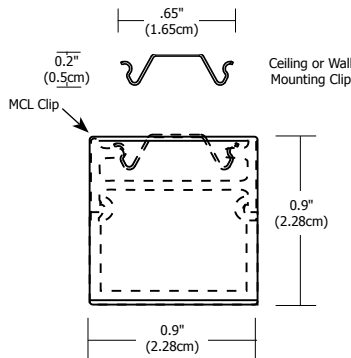

Description:

Cirrus Channel S1 features a square lens with 105 degree beam spread. At 2.5 or 5 watts per foot, the 24 volt DC channel contains 85+ or 95+CRI LEDs. It includes a split canopy that mounts on standard junction box. May be ordered with a Slim Profile Channel Junction Box (C-1RE-JBOX). Mounting clips are provided every 18 inches. Cirrus is powered by a Class 2 remote power supply up to 40 feet away. Available from 12 inches to 240 inches/20 feet (5WDC) or to 480 inches/40 feet (2WDC). May be ordered in 3, 5, 8 or 10 inch increments (see page 4 of spec sheet for exact dimensions). Lengths greater than 120 inches will ship as two or more segments that join together. Fixtures include a 5 year warranty.

Finishes:

Satin Nickel, Chrome, Antique Bronze, Satin Aluminum, White and Satin Black; Custom finishes available

Applications:

Architectural lighting, general lighting, retail, kitchens, restaurants, offices and conference rooms

Lamp:

Version	Watts per Foot	Lumens per Watt	per Foot	85+CRI	95+CRI	50,000 Hour
				24K, 35K, 40K, 57K	27K, 30K	Lamp Life
2WDC	2.5			•	•	•
5WDC	5	71	355	•	•	•

Lumen values are based on the 3000K LED test.

CIRRUS S1 105 DEGREE LENS
CANDLEPOWER DISTRIBUTION

24VDC Power Supply (sold separately):