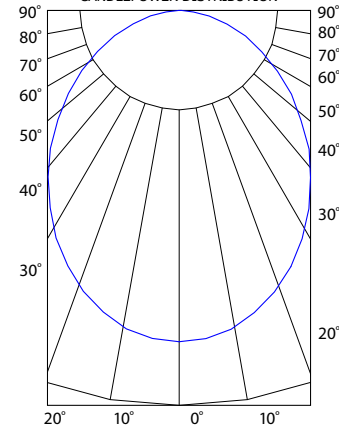

CIRRUS S1 105 DEGREE LENS
CANDLEPOWER DISTRIBUTION

24VDC Power Supply (sold separately):

- **PSB-25W-010-24VDC** 120VAC input, 25 watt output
- **PSB-96W-010-24VDC** 120-277VAC input, 96 watt output
- **PSB-2X96W-010-24VDC** 120-277VAC input, 2x96 watt output
- **PSB-3X96W-010-24VDC** 120-277VAC input, 3x96 watt output
- **PSB-4X96W-010-24VDC** 120-277VAC input, 4x96 watt output
- **PS-40W-ELV-24VDC** 120VAC input, 40 watt output
- **PSB-60W-ELV-24VDC** 120VAC input, 60 watt output
- **PSB-100W-ELV-24VDC** 120VAC input, 96 watt output
- **PSB-2X100W-ELV-24VDC** 120VAC input, 2x96 watt output
- **PSB-3X100W-ELV-24VDC** 120VAC input, 3x96 watt output
- **PSB-4X100W-ELV-24VDC** 120VAC input, 4x96 watt output

Slim-Profile Junction Box (sold separately):

The Slim-Profile Junction Box with hanger bars mounts to studs spaced between 14.5"- 25" apart behind drywall. Allows low voltage DC wires from remote power supply to connect to channel wires. Junction box opening is covered by the fixture for a clean, safe connection. Includes a goof plate, for poor plastering around j-box, which may be plastered and painted.

Dimming:

010 power supplies use 0-10V dimmer: Philips Sunrise SR1200ZTUNV.
ELV power supplies use ELV dimmer: Legrand, Adorne ADTP703TU;
Lutron: Diva DVELV-300P, Skylark SELV-300P, Maestro MAELV-600 and Radio Ra 2

System: **C** Channel
Size: **1RE** 1" Rectangle
Product: **JBOX** Junction Box

System: **CC** Cirrus Channel
Lens: **S1** Square 0.9" Lens
Wattage/Voltage: **5WDC** 2WDC 2.5 Watt 24 Volt DC, 5 Watt 24 Volt DC
Length in Inches: **240IN** 12-480 Order in 12 inch increments up to 240 inches (5W) or 480 (2.5W) May be ordered in 3, 5, 8 or 10 inch increments
Color Temperature: **27K** 24K 2400K Amber White, 27K 2700K Very Warm White, 30K 3000K Warm White, 35K 3500K Neutral White, 40K 4000K Cool White, 57K 5700K Daylight White
Finish: **SN** Satin Nickel, **CH** Chrome, **BZ** Antique Bronze, **SA** Satin Aluminum, **BK** Satin Black, **WH** White

PROJECT:

FIXTURE TYPE:

DATE: