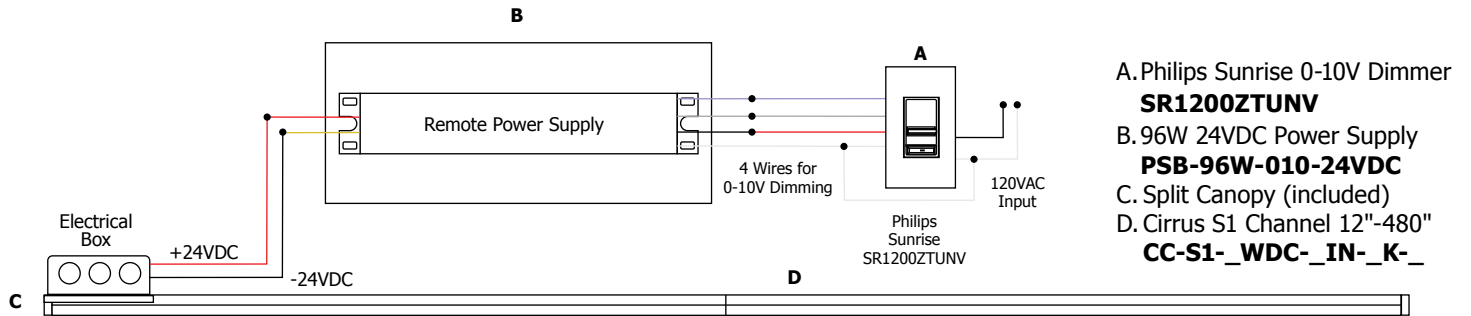

Warm White 105° 5 Watt	
Distance	Foot Candles
2ft	108
3ft	62
4ft	40
6ft	21
8ft	13

Warm White 105° 2.5 Watt	
Distance	Foot Candles
2ft	61
3ft	35
4ft	22
6ft	12
8ft	7