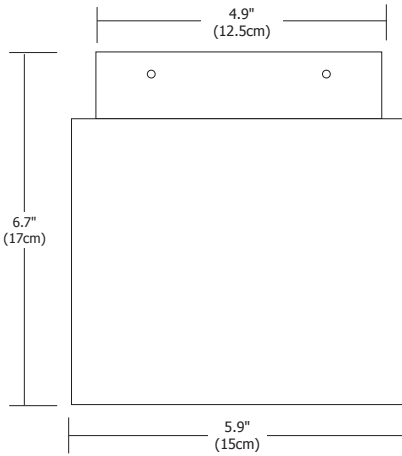

Description:

The ceiling-mount, block-shaped metal fixture contains an integrated LED with 25 degree beam spread. Fixture is used as a general down light. Includes a 5 year warranty

Finish:

White

Lamp Specification:

Weight:

10 lbs (4.5kg)

Fixture	Type	Wattage	Color Temperature	Finish
BLOCCO	C	30W	30K	WH
<small>BLOCCO Blocco</small>	<small>C Ceiling</small>	<small>30W 30 Watts</small>	<small>30K 3000K Warm White</small>	<small>WH White</small>