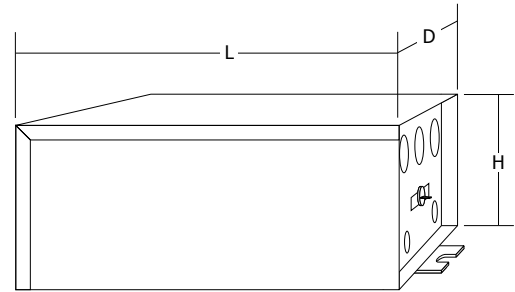

T-150-12

Description:

The 150 watt 12 volt magnetic remote mount transformers convert line voltage into 12 volt power and are protected by fast-acting circuit breakers. The safe-to-touch low voltage output powers Monorail systems up to 150 watts using 12 volt lamps. All 12 volt remote magnetic transformers are LED compatible with 12 volt AC LEDs.

Power Input:

- 120 volts AC 1.25 Amp
- 230 volt AC 0.65 Amp
- 277 volt AC 0.54 Amp

Power Output:

12 volts AC 150 watt 12.5 Amp

Installation:

Remote magnetic transformers must be installed in an accessible location, such as an attic or in a closet, up to 20 feet from the power feed canopy. Plug in version available.

Dimensions:

8.75"(L) x 4.4"(D) x 3.8"(H)
(22.2cm x 11.2cm x 9.7cm)

Weight:

8.41 lb (3.81 kg)

System	Power/Voltage Output	Type
T	150 - 12	Standard 120V (leave blank)
T Remote Transformer	150-12 150 Watt 12 Volt	2 230V 50Hz 3 277V 60Hz