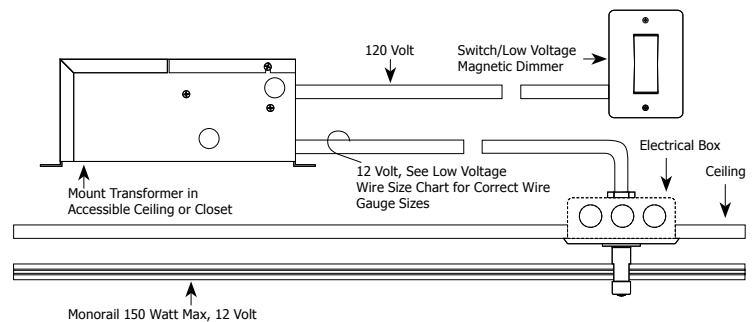

Weight:

8.41 lb (3.81 kg)

System	Power/Voltage Output	Type
T	150 - 12	Standard 120V (leave blank)
T Remote Transformer	150-12 150 Watt 12 Volt	2 230V 50Hz 3 277V 60Hz

Compatible Power Feed Canopies					
☐		MP MP Monorail Power Feed	4RD 4" Round Canopy	1 1 1" (2.5cm) 6 6" (15.2) 12 12" (30.5cm) 24 24" (61cm) 36 36" (91.4cm) 48 48" (122cm) 96 96" (243.8cm)	SN SN Satin Nickel PN Polished Nickel BZ Antique Bronze
☐		MP MP Monorail Power Feed	4RD 4" Round Canopy	A A 12' (3.7m) Adjustable Cable	SN SN Satin Nickel PN Polished Nickel BZ Antique Bronze
☐		MP MP Monorail Power Feed	4RD 4" Round Canopy	FE FE Feed End Wall	SN SN Satin Nickel PN Polished Nickel BZ Antique Bronze
☐		MP MP Monorail Power Feed	4RD 4" Round Canopy	ME ME Adjustable Monorail Feed End	SN SN Satin Nickel PN Polished Nickel BZ Antique Bronze
☐		MP MP Monorail Power Feed	2SQ 2" Square Canopy J-Box Included	1 1 1" (2.5cm)	SN SN Satin Nickel PN Polished Nickel BZ Antique Bronze
☐		MP MP Monorail Power Feed	2SQ 2" Square Canopy J-Box Included	FE FE Feed End Wall	SN SN Satin Nickel PN Polished Nickel BZ Antique Bronze