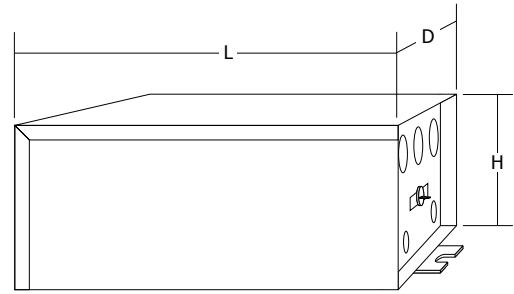

T-600-24

Description:

The 600 Watt 24 Volt Magnetic Remote Mount Transformers convert line voltage into 24 volt power and are protected by fast-acting circuit breakers. The safe-to-touch low voltage output powers Monorail systems up to 600 watts using 24 volt lamps.

Power Input:

120 volts AC 2.5 Amp
230 volt AC 1.3 Amp
277 volt AC 1.1 Amp

Power Output:

24 volts AC 600 watt 25 Amp

Installation:

Remote magnetic transformers must be installed in an accessible location, such as an attic or in a closet, up to 20 feet from the power feed canopy. Plug in version available.

Dimensions:

9.5"(L) x 6"(D) x 4.75"(H)
(24.13cm x 15.24cm x 12cm)

Weight:

8.41 lb (3.81 kg)

Ordering Code:

T	-	600-24	-	Standard 120V (leave blank)
T Remote Transformer		600-24 600 Watt 24 Volt		2 230V 50Hz 3 277V 60Hz P Plug-In