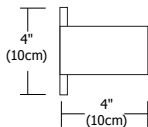

4"

7"

16"

24"

**Description:**

Alpha wall and vanity series features frosted glass diffusers on the top and the bottom of the rectangular metal shade providing general bidirectional light distribution. Lamp(s) and electronic ballasts included. ADA compliant.

<b>ALPHA</b>	-	<b>Size</b> <b>4</b>	-	<b>Lamp</b> <b>H1</b>	-	<b>Finish</b> <b>SN</b>	-	<b>Voltage</b> Standard 120V (leave blank) <b>2</b> 230V 50Hz <b>3</b> 277V 60Hz
		<b>4</b> 4.3" (10cm) <b>7</b> 6.5" (16.5cm) <b>16</b> 16" (40.5cm) <b>24</b> 24" (61cm)		<b>H1</b> Halogen (4", 7" and 16" only) <b>F1</b> Fluorescent (7", 16" and 24" only)		<b>SN</b> Satin Nickel <b>CH</b> Chrome		