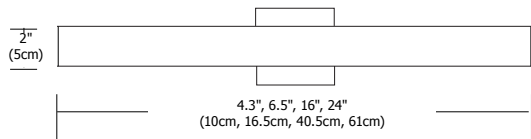

4"

7"

16"

24"

**Description:**

Alpha wall and vanity series features frosted glass diffusers on the top and the bottom of the rectangular metal shade providing general bidirectional light distribution. Lamp(s) and electronic ballasts included. ADA compliant.

**Diffuser:**

Frosted Glass

**Finish:**

Satin Nickel or Chrome

**Lamp Specification:**

<b>Halogen (H1):</b> Included		<b>Fluorescent (F1):</b> Included	
4H1	T4/G9/60W	7F1	T4/G24Q-1/13W
7H1	T3Short/RSC/100W	16F1	T5/2G11/24W
16H1	2xT3Short/RSC/75W	24F1	T5/2G11/40W

<b>ALPHA</b>	-	<b>Size</b> <b>4</b>	-	<b>Lamp</b> <b>H1</b>	-	<b>Finish</b> <b>SN</b>	-	<b>Voltage</b> Standard 120V (leave blank) <b>2</b> 230V 50Hz <b>3</b> 277V 60Hz
		<b>4</b> 4.3" (10cm) <b>7</b> 6.5" (16.5cm) <b>16</b> 16" (40.5cm) <b>24</b> 24" (61cm)		<b>H1</b> Halogen (4", 7" and 16" only) <b>F1</b> Fluorescent (7", 16" and 24" only)		<b>SN</b> Satin Nickel <b>CH</b> Chrome		