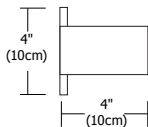

4"

7"

16"

24"

Description:

Alpha wall and vanity series features frosted glass diffusers on the top and the bottom of the rectangular metal shade providing general bidirectional light distribution. Lamp(s) and electronic ballasts included. ADA compliant.

Diffuser:

Frosted Glass

Finish:

Satin Nickel or Chrome

Lamp Specification:

Halogen (H1): Included

4H1	T4/G9/60W
7H1	T3Short/RSC/100W
16H1	2xT3Short/RSC/75W
24H1	3xT3Short/RSC/75W

Fluorescent (F1): Included

Weight:

4	1.5 lbs (0.7 kg)
7	2 lbs (0.9 kg)
16	4 lbs (1.8 kg)
24	5.5 lbs (2.5 kg)

ALPHA	-	Size 4	-	Lamp H1	-	Finish SN	-	Voltage Standard 120V (leave blank) 2 230V 50Hz 3 277V 60Hz
		4 4.3" (10cm) 7 6.5" (16.5cm) 16 16" (40.5cm) 24 24" (61cm)		H1 Halogen Fluorescent (7", 16" and 24" only)		SN Satin Nickel CH Chrome		