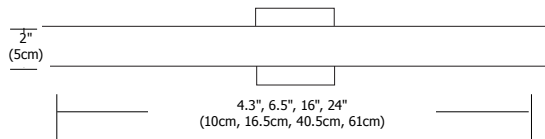

4"

7"

16"

24"

Description:

Alpha wall and vanity series features frosted glass diffusers on the top and the bottom of the rectangular metal shade providing general bidirectional light distribution. Lamp(s) and electronic ballasts included. ADA compliant.

Diffuser:

Frosted Glass

Finish:

Satin Nickel or Chrome

Lamp Specification:

Halogen (H1): Included

4H1	T4/G9/60W
7H1	T3Short/RSC/100W
16H1	2xT3Short/RSC/75W
24H1	3xT3Short/RSC/75W

Fluorescent (F1): Included

Weight:

4	1.5 lbs (0.7 kg)
7	2 lbs (0.9 kg)
16	4 lbs (1.8 kg)
24	5.5 lbs (2.5 kg)

ALPHA	-	Size 4	-	Lamp H1	-	Finish SN	-	Voltage Standard 120V (leave blank) 2 230V 50Hz 3 277V 60Hz
		4 4.3" (10cm) 7 6.5" (16.5cm) 16 16" (40.5cm) 24 24" (61cm)		H1 Halogen Fluorescent (7", 16" and 24" only)		SN Satin Nickel CH Chrome		