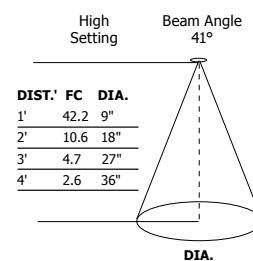

Finish:

Satin Nickel or Antique Bronze

Accessories:

Cord Cover COCV-5-WH, 40" self-sticking electrical wire cover 1/2" wide

Weight:

3 lb (1.4 kg)

NIGHTOWL	Type	Finish
	P	SN
	P Pinup C Canopy	SN Satin Nickel BZ Antique Bronze