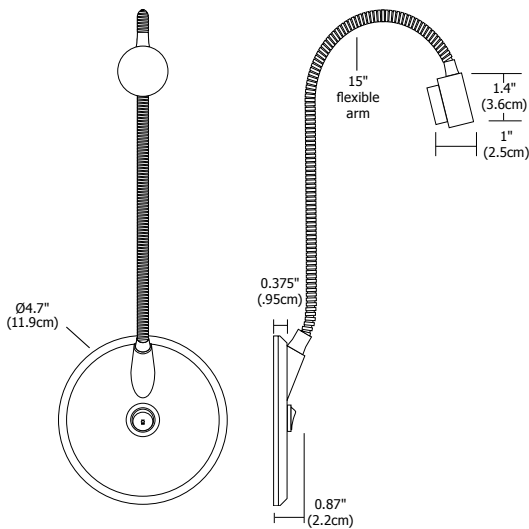

NIGHT OWL

REV.04.20.15

NIGHTOWL-C-SN

NIGHTOWL-P-BZ

Description:

Ideal for late night reading, the cool-to-the-touch Night Owl features a 15" goose neck arm for easy positioning. The warm-white light is controlled by a high/low switch allowing more flexible lighting options. Available in Pinup version, which plugs in with a 9.83 foot (300cm) cord and in Canopy version with a power supply that fits in the junction box. Both versions power supplies are rated for 100-240VAC 50/60Hz. One watt warm white low voltage **LED** lamp included (50,000 hour lamp life). Fixture includes 5 year warranty.

Dimming:

Bi-Level light control with high (100%)/low (50%) switch

Lamp Specification:

2 Total Watts (LED and power supply), 12VAC **LED**, 3070K, 80CRI, 41 total lumens; 70% lumen maintenance based on 50,000 hours of operation

Finish:

Satin Nickel or Antique Bronze

Accessories:

Cord Cover COCV-5-WH, 40" self-sticking electrical wire cover 1/2" wide

Weight:

3 lb (1.4 kg)

NIGHTOWL	Type	Finish
	P	SN
	P Pinup C Canopy	SN Satin Nickel BZ Antique Bronze

PROJECT:

FIXTURE TYPE:

DATE: