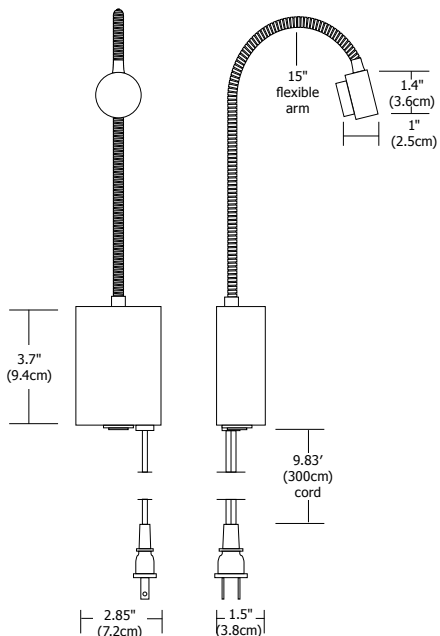

NIGHT OWL

REV.04.20.15

NIGHTOWL-C-SN

NIGHTOWL-P-BZ

Description:

Ideal for late night reading, the cool-to-the-touch Night Owl features a 15" goose neck arm for easy positioning. The warm-white light is controlled by a high/low switch allowing more flexible lighting options. Available in Pinup version, which plugs in with a 9.83 foot (300cm) cord and in Canopy version with a power supply that fits in the junction box. Both versions power supplies are rated for 100-240VAC 50/60Hz. One watt warm white low voltage **LED** lamp included (50,000 hour lamp life). Fixture includes 5 year warranty.

Dimming:

Bi-Level light control with high (100%)/low (50%) switch

Lamp Specification:

2 Total Watts (LED and power supply), 12VAC **LED**, 3070K, 80CRI, 41 total lumens; 70% lumen maintenance based on 50,000 hours of operation

Finish:

Satin Nickel or Antique Bronze

Accessories:

Cord Cover COCV-5-WH, 40" self-sticking electrical wire cover 1/2" wide

Weight:

3 lb (1.4 kg)

NIGHTOWL	Type	Finish
	P	SN
	P Pinup C Canopy	SN Satin Nickel BZ Antique Bronze