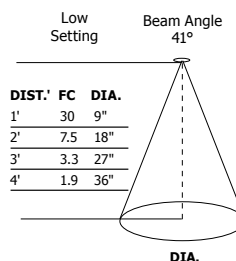

Finish:

Satin Nickel or Antique Bronze

Accessories:

Cord Cover COCV-5-WH, 40" self-sticking electrical wire cover 1/2" wide

Weight:

3 lb (1.4 kg)

NIGHTOWL	Type	Finish
	P	SN
	P Pinup C Canopy	SN Satin Nickel BZ Antique Bronze