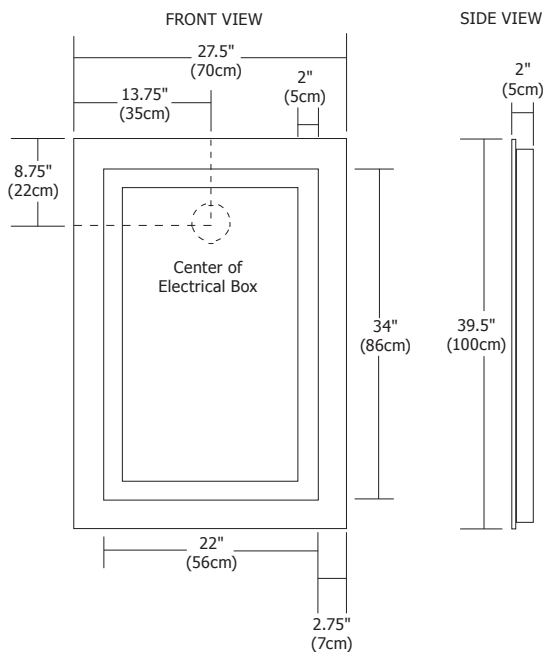

## Dimensions:

39.5" x 27.5" x 2"

## Weight:

53 lbs (24 kg)

PROJECT:

FIXTURE TYPE:

DATE: