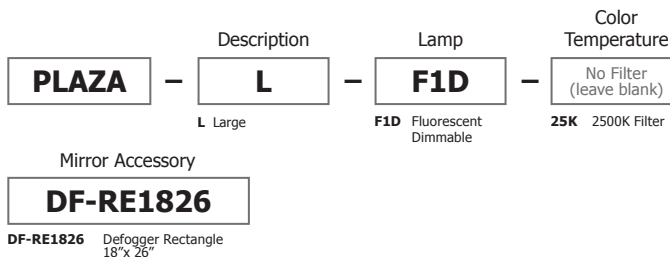

Weight:

53 lbs (24 kg)

PROJECT:

FIXTURE TYPE:

DATE: