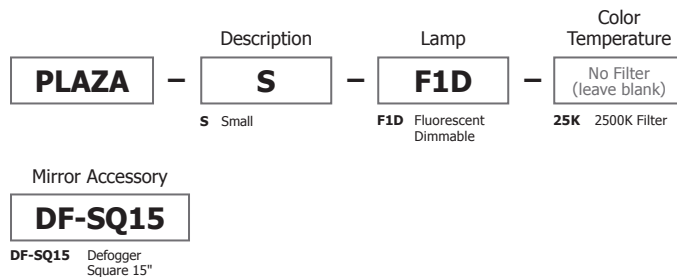

Diffuser:

Frosted Glass

Body Finish:

Mirror

Lamp Specification:

Fluorescent (F1D) Lamps Included

F1D - 4xT5/2G11/55W

3000K - 82CRI

Dimensions:

27.75" x 27.75" x 2"

Color Correction Filter 2500K (Very Warm):

T5x2-22-25K (Included when ordering as PLAZA-S-F1D-25K; also sold separately

Accessories:

Add Mirror Defogger **DF-SQ15** to remove condensation (sold separately)

Weight:

39 lb (17.7kg)

PROJECT:

FIXTURE TYPE:

DATE: