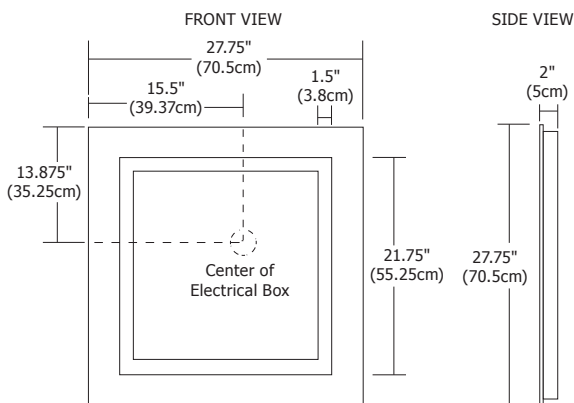

Dimensions:

27.75" x 27.75" x 2"

Color Correction Filter 2500K (Very Warm):

T5x2-22-25K (Included when ordering as PLAZA-S-F1D-25K; also sold separately

Accessories:

Add Mirror Defogger **DF-SQ15** to remove condensation (sold separately)

Weight:

39 lb (17.7kg)

PROJECT:

FIXTURE TYPE:

DATE: