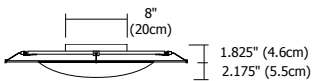

VANILLA SKY ROUND

REV.04.18.15

Description:

Vanilla Sky Round ceiling series features molded round white glass diffusers in various sizes providing general light distribution. The 14" fixture includes a halogen lamp, while the 18" and 24" include energy saving Krypton/Xenon lamps. All three sizes are also available in fluorescent versions.

Diffuser:

White

Lamp Specification:

Halogen (H1) Lamp Included

14H1 100 Watt Type T3-118mm RSC Double End

Krypton/Xenon (K1): Lamp Included

18K1 180 Watt (equivalent to 250 Watt Halogen) Type T4-118mm RSC Double End