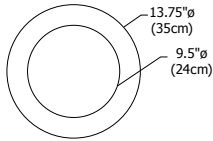

VANILLA SKY ROUND

REV.04.18.15

Description:

Vanilla Sky Round ceiling series features molded round white glass diffusers in various sizes providing general light distribution. The 14" fixture includes a halogen lamp, while the 18" and 24" include energy saving Krypton/Xenon lamps. All three sizes are also available in fluorescent versions.

Diffuser:

White

Lamp Specification:

Halogen (H1) Lamp Included

14H1 100 Watt Type T3-118mm RSC Double End

Krypton/Xenon (K1): Lamp Included

18K1 180 Watt (equivalent to 250 Watt Halogen) Type T4-118mm RSC Double End