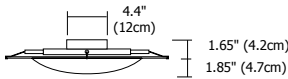

VANILLA SKY ROUND

REV.04.18.15

Description:

Vanilla Sky Round ceiling series features molded round white glass diffusers in various sizes providing general light distribution. The 14" fixture includes a halogen lamp, while the 18" and 24" include energy saving Krypton/Xenon lamps. All three sizes are also available in fluorescent versions.