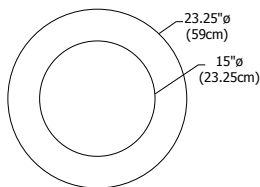

VANILLA SKY ROUND

REV.04.18.15

Description:

Vanilla Sky Round ceiling series features molded round white glass diffusers in various sizes providing general light distribution. The 14" fixture includes a halogen lamp, while the 18" and 24" include energy saving Krypton/Xenon lamps. All three sizes are also available in fluorescent versions.

Diffuser:

White

Lamp Specification:

Halogen (H1) Lamp Included

14H1 100 Watt Type T3-118mm RSC Double End

Krypton/Xenon (K1): Lamp Included

18K1 180 Watt (equivalent to 250 Watt Halogen) Type T4-118mm RSC Double End