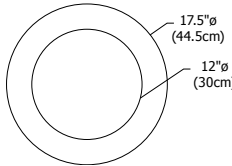

VANILLA SKY ROUND

REV.04.18.15

Description:

Vanilla Sky Round ceiling series features molded round white glass diffusers in various sizes providing general light distribution. The 14" fixture includes a halogen lamp, while the 18" and 24" include energy saving Krypton/Xenon lamps. All three sizes are also available in fluorescent versions.

Diffuser:

White

Lamp Specification:

Halogen (H1) Lamp Included

14H1 100 Watt Type T3-118mm RSC Double End

Krypton/Xenon (K1): Lamp Included

18K1 180 Watt (equivalent to 250 Watt Halogen) Type T4-118mm RSC Double End