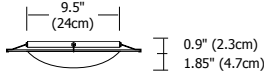

VANILLA SKY ROUND

REV.04.18.15

Description:

Vanilla Sky Round ceiling series features molded round white glass diffusers in various sizes providing general light distribution. The 14" fixture includes a halogen lamp, while the 18" and 24" include energy saving Krypton/Xenon lamps. All three sizes are also available in fluorescent versions.

Diffuser:

White

Lamp Specification:

Halogen (H1) Lamp Included

14H1 100 Watt Type T3-118mm RSC Double End

Krypton/Xenon (K1): Lamp Included

18K1 180 Watt (equivalent to 250 Watt Halogen) Type T4-118mm RSC Double End