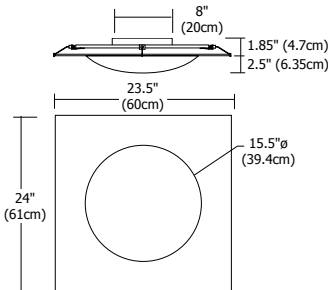

VANILLA SKY SQUARE

REV.04.18.15

Description:

Vanilla Sky Square ceiling series features molded square white glass diffusers in various sizes providing general light distribution. The 14" fixture includes a halogen lamp, while the 18" and 24" include energy saving Krypton/Xenon lamps. All three sizes are also available in fluorescent versions.

Diffuser:

White

Lamp Specification:

Halogen (H1) Lamp Included

14H1 100 Watt Type T3-118mm RSC Double End

Krypton/Xenon (K1): Lamp Included

18K1 180 Watt (equivalent to 250 Watt Halogen) Type T4-118mm RSC Double End