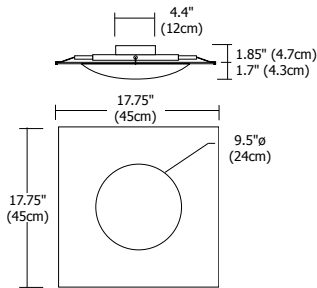

VANILLA SKY SQUARE

REV.04.18.15

Description:

Vanilla Sky Square ceiling series features molded square white glass diffusers in various sizes providing general light distribution. The 14" fixture includes a halogen lamp, while the 18" and 24" include energy saving Krypton/Xenon lamps. All three sizes are also available in fluorescent versions.

Diffuser:

White

Lamp Specification:

Halogen (H1) Lamp Included

14H1 100 Watt Type T3-118mm RSC Double End

Krypton/Xenon (K1): Lamp Included

18K1 180 Watt (equivalent to 250 Watt Halogen) Type T4-118mm RSC Double End