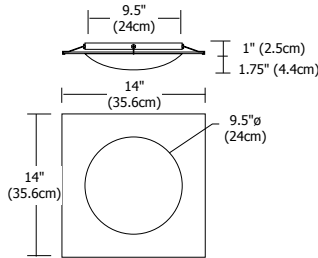

VANILLA SKY SQUARE

REV.04.18.15

Description:

Vanilla Sky Square ceiling series features molded square white glass diffusers in various sizes providing general light distribution. The 14" fixture includes a halogen lamp, while the 18" and 24" include energy saving Krypton/Xenon lamps. All three sizes are also available in fluorescent versions.

Diffuser:

White

Lamp Specification:

Halogen (H1) Lamp Included

14H1 100 Watt Type T3-118mm RSC Double End

Krypton/Xenon (K1): Lamp Included

18K1 180 Watt (equivalent to 250 Watt Halogen) Type T4-118mm RSC Double End