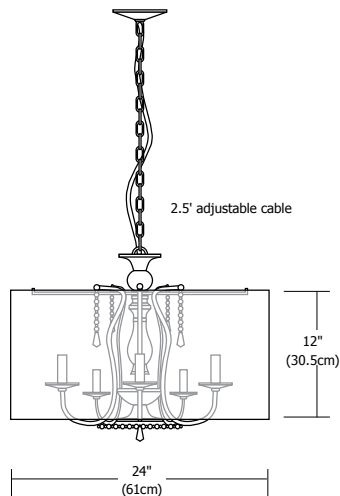

### Lamp Specification

Maximum 60W Type B10 Candelabra Base Per Socket

### Weight

10 lbs (4.5kg)

PROJECT:

FIXTURE  
TYPE:

DATE: