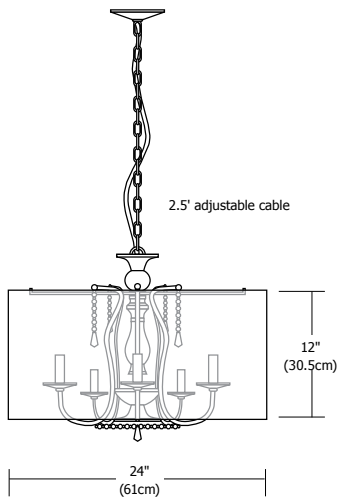

## Lamp Specification

Maximum 60W B10 Candelabra Base Per Socket

## Weight

10 lbs (4.5kg)

PROJECT:

FIXTURE  
TYPE:

DATE: