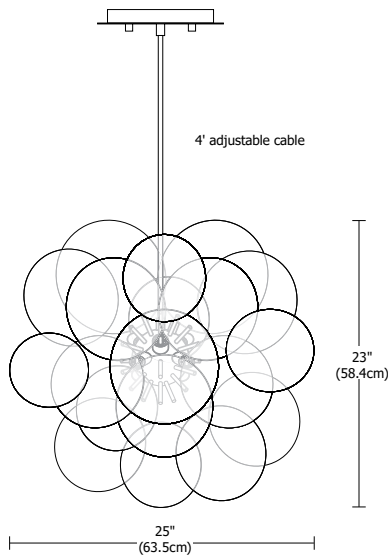

GRACIANO-S-CL-CH

GRACIANO-S-CO-CH

GRACIANO-S-SM-CH

GRACIANO-S-CH-CH

Description

Graciano suspension features clear, chrome, cognac or smoke glass balls with a chrome canopy that create a stunning effect in any room. Eight 40 watt 120 volt JC G9 halogen lamps included. General light distribution.

Diffuser

Clear Glass, Chrome, Cognac or Smoke

Finish

Chrome

Lamp Specification

Maximum 40W Type G9 Base Halogen Per Socket

Total Wattage

320W

Dimmer

Incandescent

Weight

5 lbs (2.3kg)

System	Type	Diffuser	Finish
GRACIANO	S	CL	CH
Graciano Graciano	S Suspension	CL Clear CH Chrome CO Cognac SM Smoke	CH Chrome

PROJECT:

FIXTURE
TYPE:

DATE: