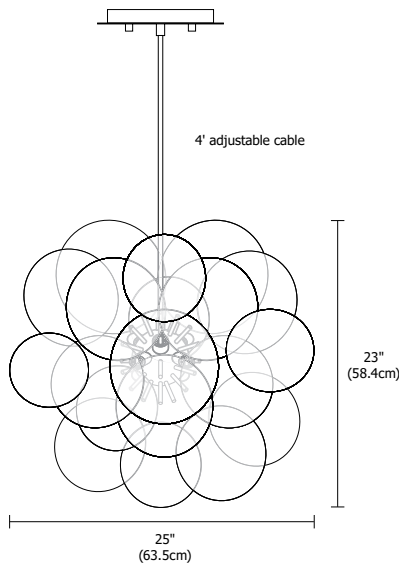

**GRACIANO-S-CL-CH**

**GRACIANO-S-CO-CH**

**GRACIANO-S-SM-CH**

**GRACIANO-S-CH-CH**

**Description**

Graciano suspension features 35 clear, chrome, cognac or smoke glass globes (4 extra included), with a chrome canopy that creates a stunning effect in any room. Eight 40 watt 120 volt JC G9 halogen lamps included. General light distribution.

**Diffuser**

Clear Glass, Chrome, Cognac or Smoke

**Finish**

Chrome

**Lamp Specification**

Maximum 40W Type G9 Base Halogen Per Socket

**Total Wattage**

320W

**Dimmer**

Incandescent

**Weight**

5 lbs (2.3kg)

System	Type	Diffuser	Finish
<b>GRACIANO</b>	<b>S</b>	<b>CL</b>	<b>CH</b>
Graciano Graciano	S Suspension	CL Clear CH Chrome CO Cognac SM Smoke	CH Chrome

PROJECT:

FIXTURE  
TYPE:

DATE: