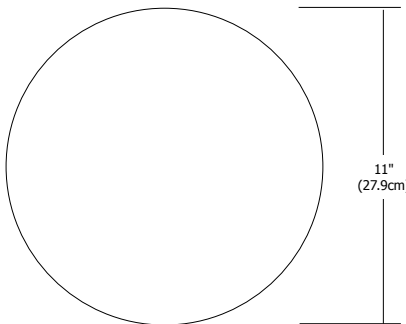

MINT ROUND

REV.05.24.16

Description:

Mint Round ceiling fixtures feature a frost diffuser and a satin nickel finish. Available in 6", 9" and 11" versions. The 6" version includes one 40 watt, 120 volt, JCD, G9 halogen lamp; 9" and 11" versions include two 40 watt, 120 volt, JCD, G9 halogen lamps. General light distribution.

Diffuser:

Frosted Glass

Finish:

Satin Nickel

Lamp Specification

Maximum 40W Type G9 Base Halogen Per Socket

Total Wattage:

MINT-6-C-RD-FR-SN 40W

MINT-9-C-RD-FR-SN 80W

MINT-11-C-RD-FR-SN 80W

Weight:

MINT-6-C-RD-FR-SN 4 lbs (1.8kg)

MINT-9-C-RD-FR-SN 6 lbs (2.7kg)

MINT-11-C-RD-FR-SN 8 lbs (3.6kg)

Fixture	Size	Type	Diffuser	Finish
MINT	6	C-RD	FR	SN
MINT Mint	6 5.9" 9 9" 11 11"	C-RD Ceiling Round	FR Frosted Glass	SN Satin Nickel