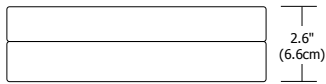

MINT ROUND

REV.05.24.16

Description:

Mint Round ceiling fixtures feature a frost diffuser and a satin nickel finish. Available in 6", 9" and 11" versions. The 6" version includes one 40 watt, 120 volt, JCD, G9 halogen lamp; 9" and 11" versions include two 40 watt, 120 volt, JCD, G9 halogen lamps. General light distribution.

Diffuser:

Frosted Glass

Finish:

Satin Nickel

Lamp Specification

Maximum 40W Type G9 Base Halogen Per Socket

Total Wattage:

MINT-6-C-RD-FR-SN 40W

MINT-9-C-RD-FR-SN 80W

MINT-11-C-RD-FR-SN 80W

Weight:

MINT-6-C-RD-FR-SN 4 lbs (1.8kg)

MINT-9-C-RD-FR-SN 6 lbs (2.7kg)

MINT-11-C-RD-FR-SN 8 lbs (3.6kg)

Fixture	Size	Type	Diffuser	Finish
MINT	6	C-RD	FR	SN
MINT Mint	6 5.9" 9 9" 11 11"	C-RD Ceiling Round	FR Frosted Glass	SN Satin Nickel