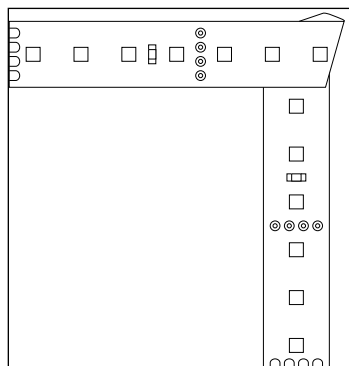

- A. Low-Voltage Power Supply (included with CDP and CTP)
- B. Controller Dial with Power Supply **CDP**
- C. Touch Screen Controller **CTP**
- D. 24VDC Power Supply with DMX controlled driver **PSB-___W-24VDC-RGB**
- E. L-Connector **SS-CL**
- F. Soft Strip RGB **SS3-24V-_-RGB** sold by the foot; up to 36 ft with easy plug-in connector
- G. Soft Strip RGB **SS3-24V-4IN-RGB** 4 inch segment with easy plug-in connector
- H. Flexible Connector **SS-CFX-_-RGB** 3, 6, 12, 36, 96 or 144 inch
- I. End Cap Connector **SS-CEC**

PROJECT:

FIXTURE
TYPE:

DATE:

EDGE
LIGHTING