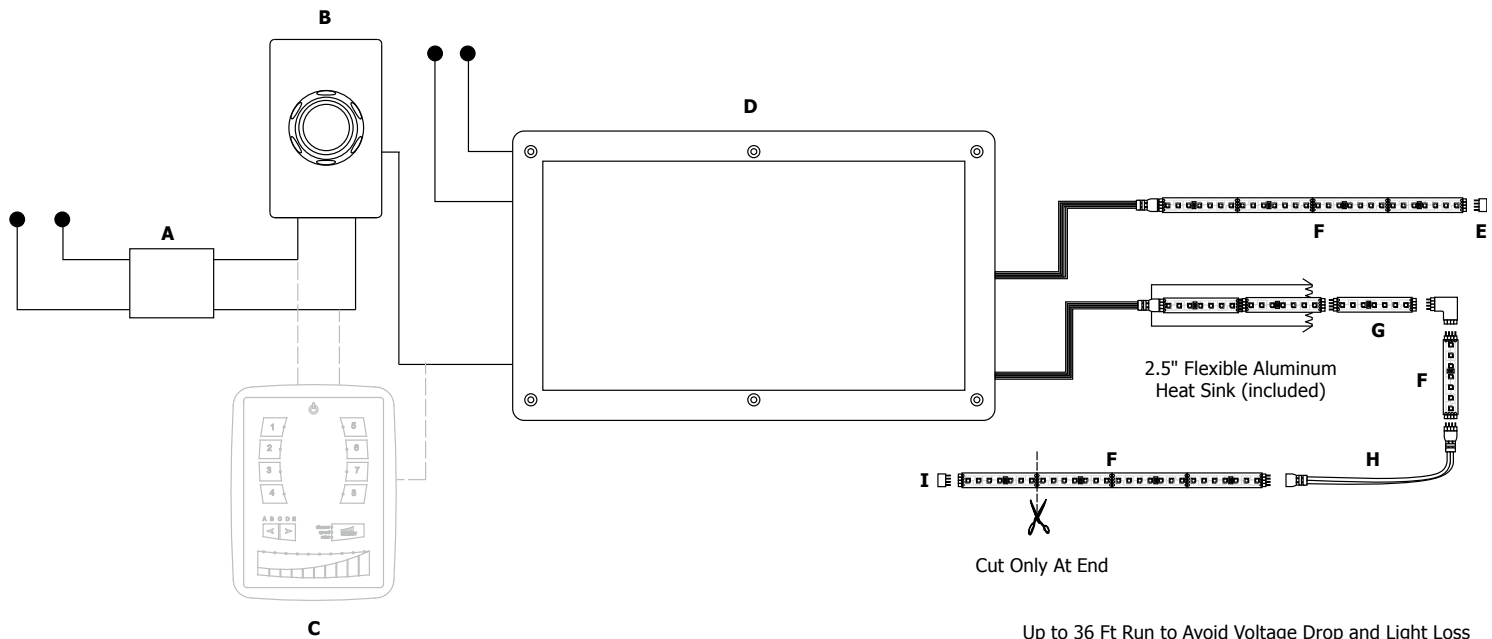

PROJECT:

FIXTURE
TYPE:

DATE:

SS3 RGB SOFT STRIP 2.6W 24VDC HIGH OUTPUT, RGB

REV.12.09.15

- Application:** DMX Control options SS3 RGB Soft Strip 2.6W-24V
- Power Supply with DMX Drivers:**
- 100 Watt, 120 Volt Input, 24 Volt DC Output **PSB-100W-24VDC-RGB**
 - 200 Watt, 120 Volt Input, 24 Volt DC Output **PSB-200W-24VDC-RGB**
 - 400 Watt, 120 Volt Input, 24 Volt DC Output **PSB-400W-24VDC-RGB**

Up to 36 Ft Run to Avoid Voltage Drop and Light Loss

STRIP **DOES NOT** BEND 90°

- A. Low-Voltage Power Supply (included with CDP and CTP)
- B. Controller Dial with Power Supply **CDP**
- C. Touch Screen Controller **CTP**
- D. 24VDC Power Supply with DMX controlled driver **PSB-___W-24VDC-RGB**
- E. L-Connector **SS-CL**
- F. Soft Strip RGB **SS3-24V-_-RGB** sold by the foot; up to 36 ft with easy plug-in connector
- G. Soft Strip RGB **SS3-24V-4IN-RGB** 4 inch segment with easy plug-in connector
- H. Flexible Connector **SS-CFX-_-RGB** 3, 6, 12, 36, 96 or 144 inch
- I. End Cap Connector **SS-CEC**