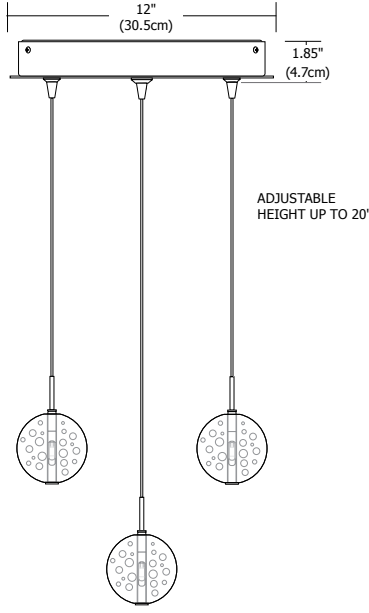

Compatible System Connectors

Description

The 12" Round 3-Port Fast Jack Canopy mounts to a standard 4" electrical box with plaster ring, or to an octagon box. Dimmable with standard electronic dimmer. Maximum 20 watt load per port – total of 60 watts. General light distribution.

Bubble Ball pendants suspend from three individual canopy ports; each ball features bubble glass with a 20 watt, 12 volt, T3, G4 halogen lamp. Bubble Ball 3 is available with 10 or 20 ft long field-cutable coaxial cable and includes (3) FJ-MCH (male connector heavy-duty). Order fixture based on longest desired cable length.

Finish

Satin Nickel

Lamp Specification (per port)

Maximum 20 watt G4 bi-pin halogen (included) - 12 volt

Weight

19 lb (8.6 kg)

Canopy	Port	Shade Type	Cable Length	Finish	Voltage
12RD	3	BBCL	10FT	SN	Standard 120V (leave blank)
12RD 12" Round	3 3 Port	BBCL Bubble Ball Clear BBBL Bubble Ball Blue BBAM Bubble Ball Amber BBRD Bubble Ball Red	10FT 10 ft. 20FT 20 ft.	SN Satin Nickel	2 230V 50Hz 3 277V 60Hz