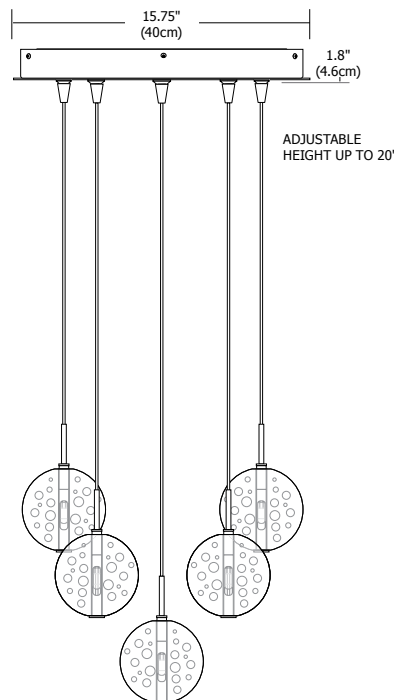

Compatible System Connectors

Description

The 16" Round 9-Port Fast Jack Canopy mounts to a standard 4" electrical box with plaster ring, or to an octagon box. It includes 3 anchors for additional support. Dimmable with standard electronic dimmer. Maximum 20 watt load per port – total of 180 watts. General light distribution.

Bubble Ball pendants suspend from nine individual canopy ports; each ball features bubble glass with a 20 watt, 12 volt, T3, G4 halogen lamp. Bubble Ball 9 is available with 10 or 20 ft long field-cutable coaxial cable and includes (9) FJ-MCH (male connector heavy-duty). Order fixture based on longest desired cable length.

Finish

Satin Nickel

Lamp Specification (per port)

Maximum 20 watt G4 bi-pin halogen (included) - 12 volt

Weight

53 lb (24kg)

Canopy	Port	Shade Type	Cable Length	Finish	Voltage
16RD	9	BBCL	10FT	SN	Standard 120V (leave blank)
16RD 16" Round	9 9 Port	BBCL Bubble Ball Clear BBBL Bubble Ball Blue BBAM Bubble Ball Amber BBRD Bubble Ball Red	10FT 10 ft. 20FT 20 ft.	SN Satin Nickel	2 230V 50Hz 3 277V 60Hz

PROJECT:

FIXTURE TYPE:

DATE: