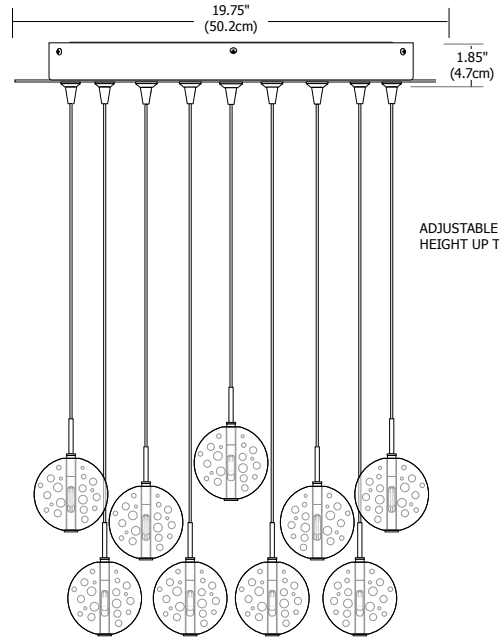

Compatible System Connectors

Blue

Amber

Red

Description

The 20" Round 17-Port Fast Jack Canopy mounts to a standard 4" electrical box with plaster ring, or to an octagon box. It includes 3 anchors for additional support. Dimmable with standard electronic dimmer. Maximum 20 watt load per port – total of 340 watts. General light distribution.

Bubble Ball pendants suspend from seventeen individual canopy ports; each ball features bubble glass with a 20 watt, 12 volt, T3, G4 halogen lamp. Bubble Ball 17 is available with 10 or 20 ft long field-cutttable coaxial cable and includes (17) FJ-MCH (male connector heavy-duty). Order fixture based on longest desired cable length.

Finish

Satin Nickel

Lamp Specification (per port)

Maximum 20 watt G4 bi-pin halogen (included) - 12 volt

Weight

65 lb (29.5kg)

Canopy	Port	Shade Type	Cable Length	Finish	Voltage
20RD	17	BBCL	10FT	SN	Standard 120V (leave blank)
20RD 20" Round	17 17 Port	BBCL Bubble Ball Clear BBBL Bubble Ball Blue BBAM Bubble Ball Amber BBRD Bubble Ball Red	10FT 10 ft. 20FT 20 ft.	SN Satin Nickel	2 230V 50Hz 3 277V 60Hz

PROJECT:

FIXTURE TYPE:

DATE: