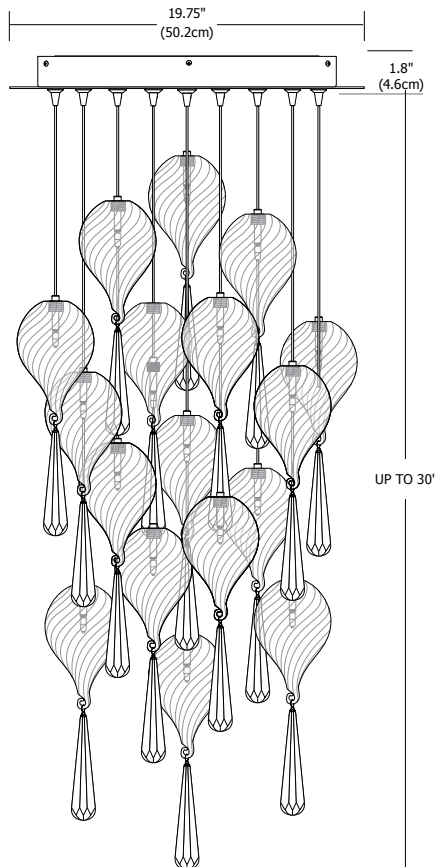

BLOOM 17 LIGHT

SUSPENSION

Compatible System Connectors

Description

The 20" Round 17-Port Fast Jack Canopy mounts to a standard 4" electrical box with plaster ring, or to an octagon box. It includes 3 anchors for additional support. Dimmable with standard electronic dimmer. Maximum 20 watt load per port – total of 340 watts. General light distribution.

Bloom pendants suspend from 17 individual canopy ports; each pendant includes a 20 watt, 12 volt, T3, G4 halogen lamp and is available with 10, 20 or 30 ft long field-cutable coaxial cable. Order fixture based on longest desired cable length.

Finish

Satin Nickel

Lamp Specification (per port)

Maximum 20 watt G4 bi-pin halogen (included) - 12 volt

Weight

25 lb (11.3kg)

Canopy	Port	Shade Type	Cable Length	Finish	Voltage
20RD	17	BLO	10FT	SN	Standard 120V (leave blank)
20RD 20" Round	17 17 Port	BLO Bright Idea	10FT 10 ft. 20FT 20 ft. 30FT 30 ft.	SN Satin Nickel	2 230V 50Hz 3 277V 60Hz

PROJECT:

FIXTURE TYPE:

DATE: