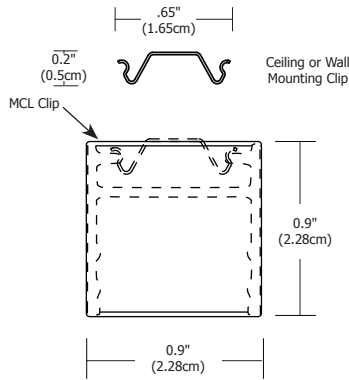

**CIRRUS 100 DEGREE LENS
CANDLEPOWER DISTRIBUTION**