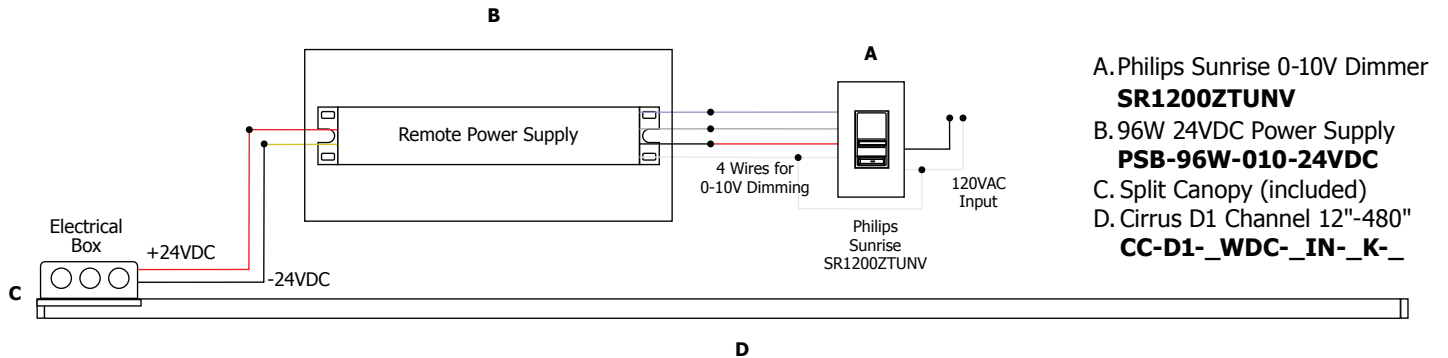

Application: 0-10V dimming for Cirrus Channel D1, Direct 1" Lens

Power Supply: Class 2, 24VDC output: 120VAC input, PSB-25W-010-24VDC; 120-277VAC input, PSB-96W-010-24VDC; PSB-2X96W-010-24VDC

Dimming: Dimmable with 0-10V dimmer using power supplies above: Philips Sunrise SR1200ZTUNV, 0-10V dimmer recommended.

Warm White 100° 5 Watt	
Distance	Foot Candles
2ft	126
3ft	62
4ft	39
6ft	20
8ft	12

Warm White 100° 2.5 Watt	
Distance	Foot Candles
2ft	71
3ft	35
4ft	22
6ft	11
8ft	7