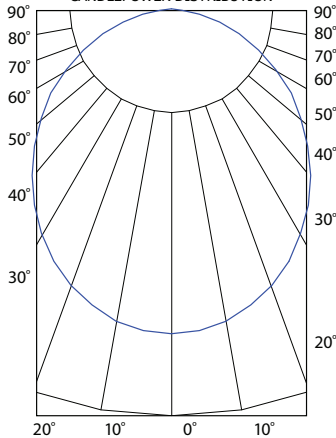

Description:

Cirrus Channel D1 features a direct 1" flat linear lens with 100 degree beam spread. At 2.5 or 5 watts per foot, the 24 volt DC channel contains 85+ or 95+CRI LEDs. It includes a split canopy that mounts on standard junction box. May be ordered with a Slim Profile Channel Junction Box (C-1RE-JBOX). Mounting clips are provided every 18 inches. Cirrus is powered by a Class 2 remote power supply up to 40 feet away. Available from 12 inches to 240 inches/20 feet (5WDC) or to 480 inches/40 feet (2WDC). May be ordered in 3, 5, 8 or 10 inch increments (see page 4 of spec sheet for exact dimensions). Lengths greater than 120 inches will ship as two or more segments that join together. Fixtures include a 5 year warranty.

Lamp:

Version	Watts per Foot	Lumens per Watt	per Foot	85+CRI 24K, 35K, 40K, 57K	95+CRI 27K, 30K	50,000 Hour Lamp Life
2WDC	2.5			●	●	●
5WDC	5	47	235	●	●	●

Lumen values are based on the 3000K LED test.

**CIRRUS 100 DEGREE LENS
CANDLEPOWER DISTRIBUTION**