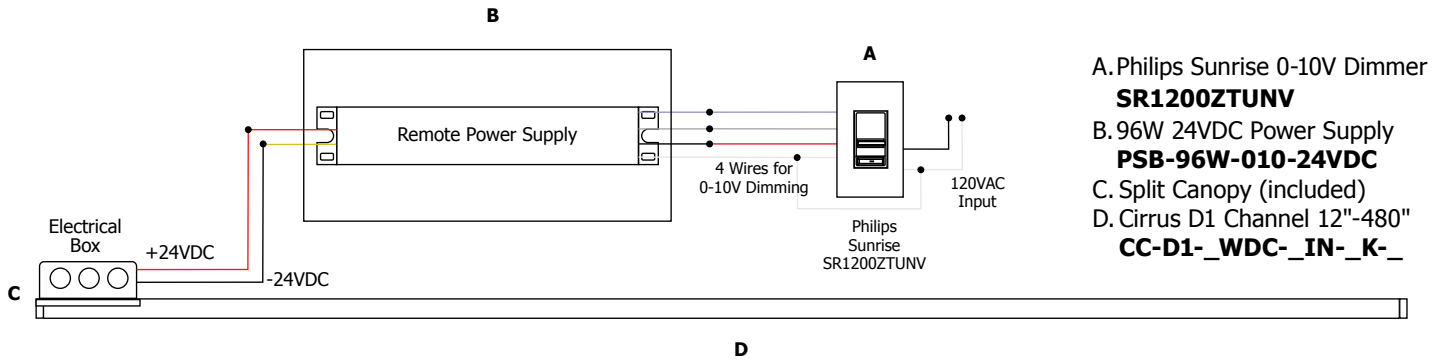

- A. Philips Sunrise 0-10V Dimmer **SR1200ZTUNV**
- B. 96W 24VDC Power Supply **PSB-96W-010-24VDC**
- C. Split Canopy (included)
- D. Cirrus D1 Channel 12"-480" **CC-D1-_WDC-_IN-_K-_**

Warm White 100° 5 Watt	
Distance	Foot Candles
2ft	126
3ft	62
4ft	39
6ft	20
8ft	12

Warm White 100° 2.5 Watt	
Distance	Foot Candles
2ft	71
3ft	35
4ft	22
6ft	11
8ft	7