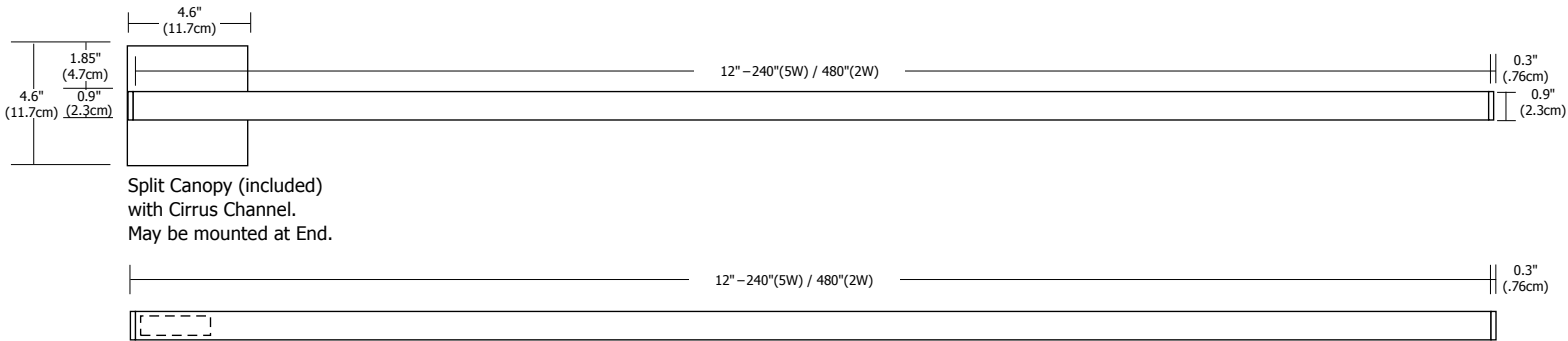

CIRRUS CHANNEL D1, DIRECT 1" LENS 24VDC SYSTEM, 85+ OR 95+CRI

REV.05.17.16

Split Canopy (included) with Cirrus Channel. May be mounted at End.

Shown with C-1RE-JBOX (sold separately)

Application: 0-10V dimming for Cirrus Channel D1, Direct 1" Lens

Power Supply: Class 2, 24VDC output: 120VAC input, PSB-25W-010-24VDC; 120-277VAC input, PSB-96W-010-24VDC; PSB-2X96W-010-24VDC

Dimming: Dimmable with 0-10V dimmer using power supplies above: Philips Sunrise SR1200ZTUNV, 0-10V dimmer recommended.