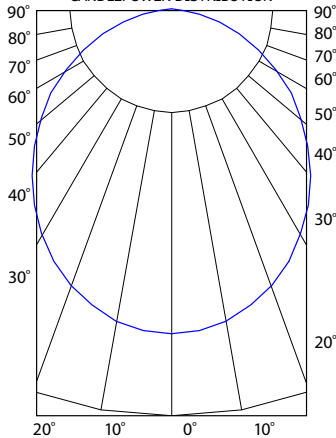

Description:

Cirrus Channel D1 features a direct 1" flat linear lens with 100 degree beam spread. At 2.5 or 5 watts per foot, the 24 volt DC channel contains 85+ or 95+CRI LEDs. It includes a split canopy that mounts on standard junction box. May be ordered with a Slim Profile Channel Junction Box (C-1RE-JBOX). Mounting clips are provided every 18 inches. Cirrus is powered by a Class 2 remote power supply up to 40 feet away. Available from 12 inches to 240 inches/20 feet (5WDC) or to 480 inches/40 feet (2WDC). May be ordered in 3, 5, 8 or 10 inch increments (see page 4 of spec sheet for exact dimensions). Lengths greater than 120 inches will ship as two or more segments that join together. Fixtures include a 5 year warranty.

Lamp:

Version	Watts per Foot	Lumens per Watt	per Foot	85+CRI 24K, 35K, 40K, 57K	95+CRI 27K, 30K	50,000 Hour Lamp Life
2WDC	2.5			●	●	●
5WDC	5	47	235	●	●	●

Lumen values are based on the 3000K LED test.

CIRRUS 100 DEGREE LENS
CANDLEPOWER DISTRIBUTION

Warm White 100° 5 Watt	
Distance	Foot Candles
2ft	126
3ft	62
4ft	39
6ft	20
8ft	12

Warm White 100° 2.5 Watt	
Distance	Foot Candles
2ft	71
3ft	35
4ft	22
6ft	11
8ft	7

PROJECT:

FIXTURE
TYPE:

DATE:

Please refer to chart below for exact lengths of the Cirrus Channel D1, Direct 1" Lens.