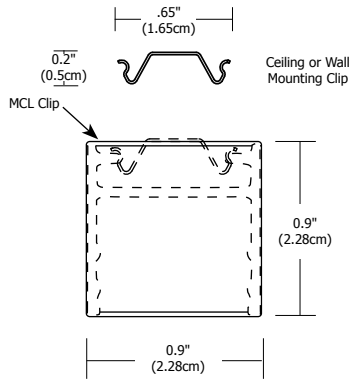

CIRRUS 100 DEGREE LENS
CANDLEPOWER DISTRIBUTION