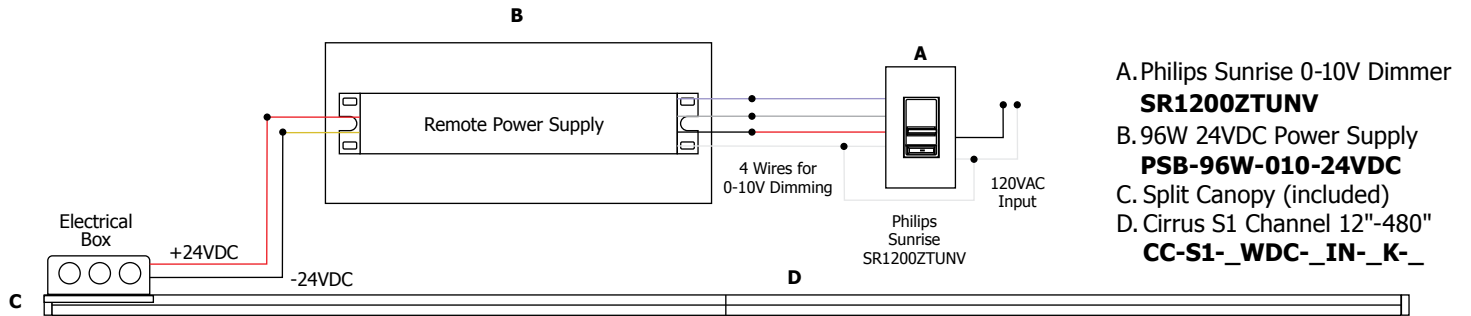

Warm White 105° 5 Watt	
Distance	Foot Candles
2ft	108
3ft	62
4ft	40
6ft	21
8ft	13

Warm White 105° 2.5 Watt	
Distance	Foot Candles
2ft	61
3ft	35
4ft	22
6ft	12
8ft	7