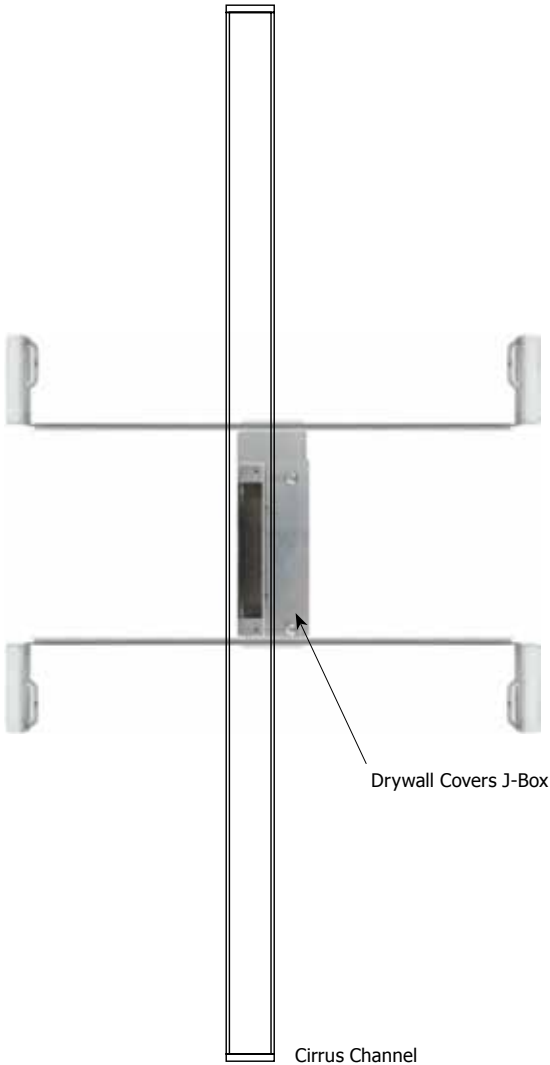

Description:

Cirrus Channel S1 features a square 1" lens with 105 degree beam spread. At 2.5 or 5 watts per foot, the 24 volt DC channel contains 85+ or 95+CRI LEDs. It includes a split canopy that mounts on standard junction box. May be ordered with a Slim Profile Channel Junction Box (C-1RE-JBOX). Mounting clips are provided every 18 inches. Cirrus is powered by a Class 2 remote power supply up to 40 feet away. Available from 12 inches to 240 inches/20 feet (5WDC) or to 480 inches/40 feet (2WDC). May be ordered in 3, 5, 8 or 10 inch increments (see page 4 of spec sheet for exact dimensions). Lengths greater than 120 inches will ship as two or more segments that join together. Fixtures include a 5 year warranty.

CIRRUS S1 105 DEGREE LENS
CANDLEPOWER DISTRIBUTION

Slim-Profile Junction Box (sold separately):

The Slim-Profile Junction Box with hanger bars mounts to studs spaced between 14.5"- 25" apart behind drywall. Allows low voltage DC wires from remote power supply to connect to channel wires. Junction box opening is covered by the fixture for a clean, safe connection. Includes a goof plate, for poor plastering around j-box, which may be plastered and painted.

Dimming: Dimmable with 0-10V dimmer using power supplies above: Philips Sunrise SR1200ZTUNV,
0-10V dimmer recommended.

Warm White 105° 5 Watt	
Distance	Foot Candles
2ft	108
3ft	62
4ft	40
6ft	21
8ft	13

Warm White 105° 2.5 Watt	
Distance	Foot Candles
2ft	61
3ft	35
4ft	22
6ft	12
8ft	7

PROJECT:

FIXTURE
TYPE:

DATE:

EDGE
LIGHTING

SLIM-PROFILE JUNCTION BOX

REV04.28.15

Description:

The Slim-Profile Junction Box with hanger bars mounts to studs spaced between 14.5"- 25" apart behind drywall. Allows low voltage DC wires from remote power supply to connect to channel wires. The junction box opening is covered by the fixture for a clean, safe connection. Includes a goof plate, for poor plastering around j-box, which may be plastered and painted.