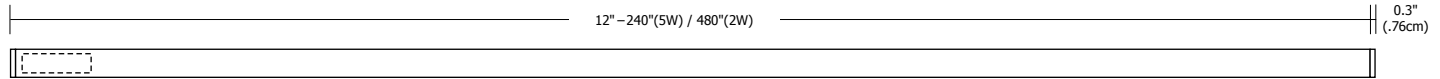

PROJECT:

FIXTURE TYPE:

DATE:

CIRRUS CHANNEL S1, SQUARE 1" LENS 24VDC SYSTEM, 85+ OR 95+CRI

REV05.15.15

Split Canopy (included)
with Cirrus Channel.
May be mounted at End.

Shown with C-1RE-JBOX (sold separately)