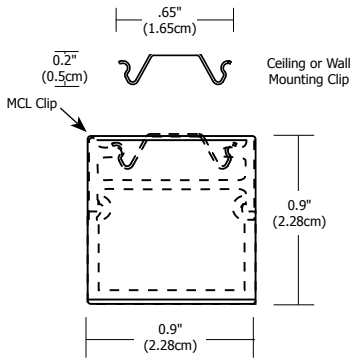

CIRRUS S1 105 DEGREE LENS
CANDLEPOWER DISTRIBUTION