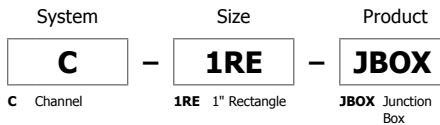

Description:

Cirrus Channel S1 features a square 1" lens with 105 degree beam spread. At 2.5 or 5 watts per foot, the 24 volt DC channel contains 85+ or 95+CRI LEDs. It includes a split canopy that mounts on standard junction box. May be ordered with a Slim Profile Channel Junction Box (C-1RE-JBOX). Mounting clips are provided every 18 inches. Cirrus is powered by a Class 2 remote power supply up to 40 feet away. Available from 12 inches to 240 inches/20 feet (5WDC) or to 480 inches/40 feet (2WDC). May be ordered in 3, 5, 8 or 10 inch increments (see page 4 of spec sheet for exact dimensions). Lengths greater than 120 inches will ship as two or more segments that join together. Fixtures include a 5 year warranty.

CIRRUS S1 105 DEGREE LENS
CANDLEPOWER DISTRIBUTION

Slim-Profile Junction Box (sold separately):

The Slim-Profile Junction Box with hanger bars mounts to studs spaced between 14.5"- 25" apart behind drywall. Allows low voltage DC wires from remote power supply to connect to channel wires. Junction box opening is covered by the fixture for a clean, safe connection. Includes a goof plate, for poor plastering around j-box, which may be plastered and painted.