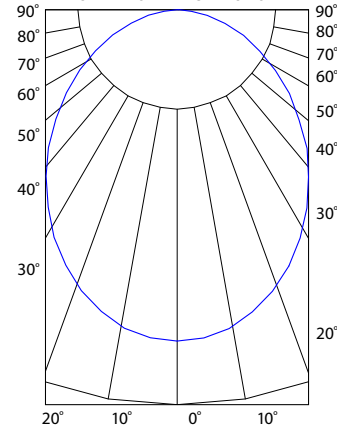

Description:

Cirrus Channel S1 features a square 1" lens with 105 degree beam spread. At 2.5 or 5 watts per foot, the 24 volt DC channel contains 85+ or 95+CRI LEDs. It includes a split canopy that mounts on standard junction box. May be ordered with a Slim Profile Channel Junction Box (C-1RE-JBOX). Mounting clips are provided every 18 inches. Cirrus is powered by a Class 2 remote power supply up to 40 feet away. Available from 12 inches to 240 inches/20 feet (5WDC) or to 480 inches/40 feet (2WDC). May be ordered in 3, 5, 8 or 10 inch increments (see page 4 of spec sheet for exact dimensions). Lengths greater than 120 inches will ship as two or more segments that join together. Fixtures include a 5 year warranty.

Finishes:

Satin Nickel, Chrome, Antique Bronze, Satin Aluminum, White and Satin Black; Custom finishes available

Applications:

Architectural lighting, general lighting, retail, kitchens, restaurants, offices and conference rooms

Lamp:

Version	Watts per Foot	Lumens		85+CRI 24K, 35K, 40K, 57K	95+CRI 27K, 30K	50,000 Hour Lamp Life
		per Watt	per Foot			
2WDC	2.5			●	●	●
5WDC	5	71	355	●	●	●

Lumen values are based on the 3000K LED test.

Slim-Profile Junction Box (sold separately):

The Slim-Profile Junction Box with hanger bars mounts to studs spaced between 14.5"- 25" apart behind drywall. Allows low voltage DC wires from remote power supply to connect to channel wires. Junction box opening is covered by the fixture for a clean, safe connection. Includes a goof plate, for poor plastering around j-box, which may be plastered and painted.

Dimming:

010 power supplies use 0-10V dimmer: Philips Sunrise SR1200ZTUNV. ELV power supplies use ELV dimmer: Legrand, Adorne ADTP703TU; Lutron: Diva DVELV-300P, Skylark SELV-300P, Maestro MAELV-600 and Radio Ra 2

PROJECT:

FIXTURE TYPE: