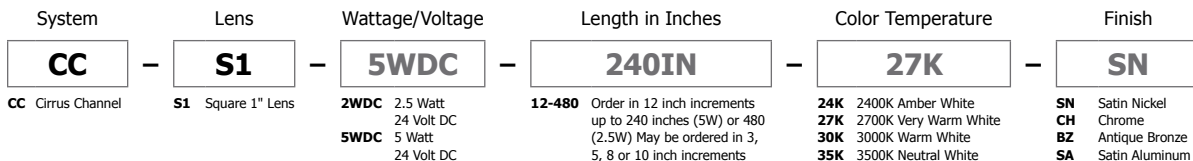

Description:

Cirrus Channel S1 features a square 1" lens with 105 degree beam spread. At 2.5 or 5 watts per foot, the 24 volt DC channel contains 85+ or 95+CRI LEDs. It includes a split canopy that mounts on standard junction box. May be ordered with a Slim Profile Channel Junction Box (C-1RE-JBOX). Mounting clips are provided every 18 inches. Cirrus is powered by a Class 2 remote power supply up to 40 feet away. Available from 12 inches to 240 inches/20 feet (5WDC) or to 480 inches/40 feet (2WDC). May be ordered in 3, 5, 8 or 10 inch increments (see page 4 of spec sheet for exact dimensions). Lengths greater than 120 inches will ship as two or more segments that join together. Fixtures include a 5 year warranty.

Finishes:

Satin Nickel, Chrome, Antique Bronze, Satin Aluminum, White and Satin Black; Custom finishes available

Applications:

Architectural lighting, general lighting, retail, kitchens, restaurants, offices and conference rooms

Lamp:

Version	Watts per Foot	Lumens		85+CRI 24K, 35K, 40K, 57K	95+CRI 27K, 30K	50,000 Hour Lamp Life
		per Watt	per Foot			
2WDC	2.5			●	●	●
5WDC	5	71	355	●	●	●

Lumen values are based on the 3000K LED test.

CIRRUS S1 105 DEGREE LENS
CANDLEPOWER DISTRIBUTION

Slim-Profile Junction Box (sold separately):

The Slim-Profile Junction Box with hanger bars mounts to studs spaced between 14.5"- 25" apart behind drywall. Allows low voltage DC wires from remote power supply to connect to channel wires. Junction box opening is covered by the fixture for a clean, safe connection. Includes a goof plate, for poor plastering around j-box, which may be plastered and painted.