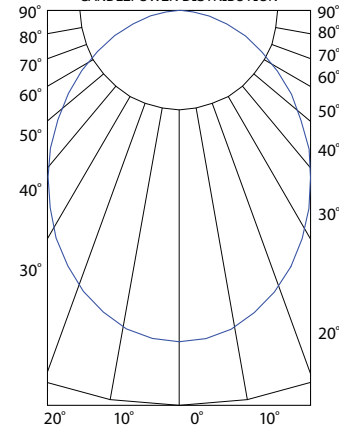

Power Supply (24VDC):

- **PSB-25W-010-24VDC** 120VAC input, 25 watt output
- **PSB-96W-010-24VDC** 120-277VAC input, 96 watt output
- **PSB-2X96W-010-24VDC** 120-277VAC input, 2x96 watt output
- **PSB-3X96W-010-24VDC** 120-277VAC input, 3x96 watt output
- **PSB-4X96W-010-24VDC** 120-277VAC input, 4x96 watt output
- **PSB-60W-ELV-24VDC** 120VAC input, 60 watt output
- **PSB-100W-ELV-24VDC** 120VAC input, 96 watt output
- **PSB-2X100W-ELV-24VDC** 120VAC input, 2x96 watt output
- **PSB-3X100W-ELV-24VDC** 120VAC input, 3x96 watt output
- **PSB-4X100W-ELV-24VDC** 120VAC input, 4x96 watt output

Slim-Profile Junction Box (sold separately):

The Slim-Profile Junction Box with hanger bars mounts to studs spaced between 14.5"- 25" apart behind drywall. Allows low voltage DC wires from remote power supply to connect to channel wires. Junction box opening is covered by the fixture for a clean, safe connection. Includes a goof plate, for poor plastering around j-box, which may be plastered and painted.

Dimming:

010 power supplies use 0-10V dimmer: Philips Sunrise SR1200ZTUNV.
ELV power supplies use ELV dimmer: Legrand, Adorne ADTP703TU;
Lutron: Diva DVELV-300P, Skylark SELV-300P, Maestro MAELV-600 and Radio Ra 2