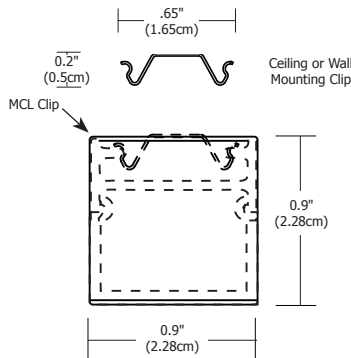

CIRRUS S1 105 DEGREE LENS
CANDLEPOWER DISTRIBUTION