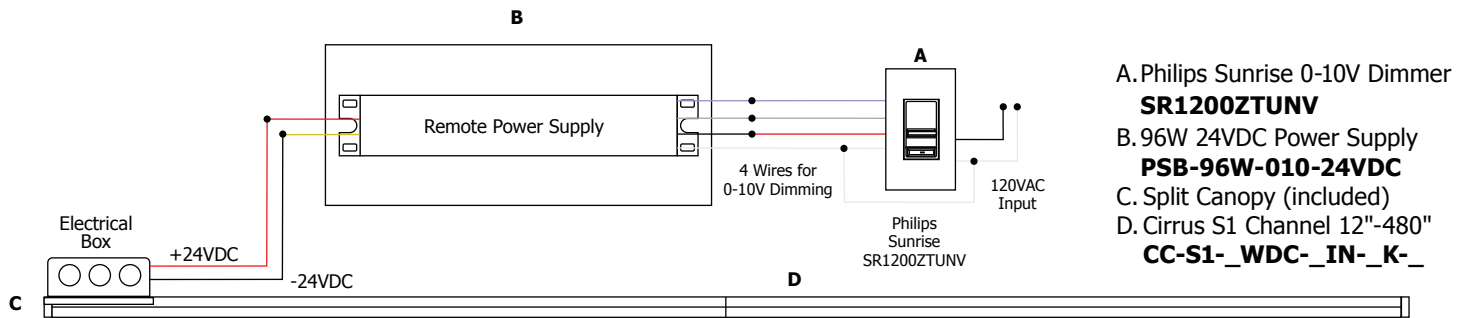

Warm White 105° 5 Watt	
Distance	Foot Candles
2ft	108
3ft	62
4ft	40
6ft	21
8ft	13

Warm White 105° 2.5 Watt	
Distance	Foot Candles
2ft	61
3ft	35
4ft	22
6ft	12
8ft	7