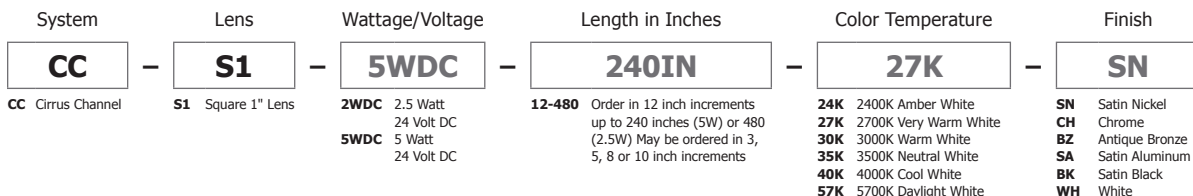

PROJECT: _____ FIXTURE TYPE: _____ DATE: _____