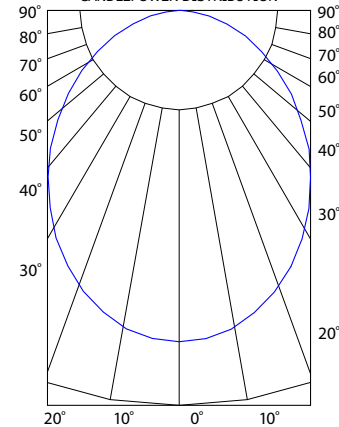

REV.12.14.15

Description:

Cirrus Channel S1 features a square 1" lens with 105 degree beam spread. At 2.5 or 5 watts per foot, the 24 volt DC channel contains 85+ or 95+CRI LEDs. It includes a split canopy that mounts on standard junction box. May be ordered with a Slim Profile Channel Junction Box (C-1RE-JBOX). Mounting clips are provided every 18 inches. Cirrus is powered by a Class 2 remote power supply up to 40 feet away. Available from 12 inches to 240 inches/20 feet (5WDC) or to 480 inches/40 feet (2WDC). May be ordered in 3, 5, 8 or 10 inch increments (see page 4 of spec sheet for exact dimensions). Lengths greater than 120 inches will ship as two or more segments that join together. Fixtures include a 5 year warranty.

Lamp:

Version	Watts per Foot	Lumens per Watt	per Foot	85+CRI 24K, 35K, 40K, 57K	95+CRI 27K, 30K	50,000 Hour Lamp Life
2WDC	2.5			●	●	●
5WDC	5	71	355	●	●	●

Lumen values are based on the 3000K LED test.

CIRRUS S1 105 DEGREE LENS
CANDLEPOWER DISTRIBUTION

Warm White 105° 5 Watt	
Distance	Foot Candles
2ft	108
3ft	62
4ft	40
6ft	21
8ft	13

Warm White 105° 2.5 Watt	
Distance	Foot Candles
2ft	61
3ft	35
4ft	22
6ft	12
8ft	7

Shown with C-MCL

PROJECT:

FIXTURE
TYPE:

DATE: