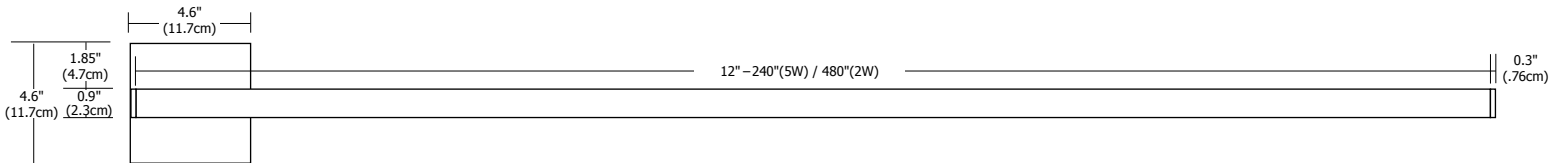

CIRRUS CHANNEL S1, SQUARE 1" LENS 24VDC SYSTEM, 85+ OR 95+CRI

REV.12.14.15

Split Canopy (included)
with Cirrus Channel.
May be mounted at End.