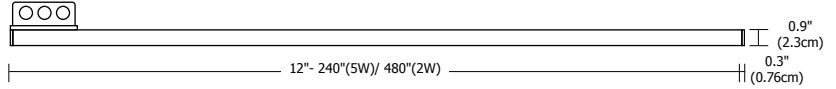

REV.12.14.15

Description:

Cirrus Channel S1 features a square 1" lens with 105 degree beam spread. At 2.5 or 5 watts per foot, the 24 volt DC channel contains 85+ or 95+CRI LEDs. It includes a split canopy that mounts on standard junction box. May be ordered with a Slim Profile Channel Junction Box (C-1RE-JBOX). Mounting clips are provided every 18 inches. Cirrus is powered by a Class 2 remote power supply up to 40 feet away. Available from 12 inches to 240 inches/20 feet (5WDC) or to 480 inches/40 feet (2WDC). May be ordered in 3, 5, 8 or 10 inch increments (see page 4 of spec sheet for exact dimensions). Lengths greater than 120 inches will ship as two or more segments that join together. Fixtures include a 5 year warranty.