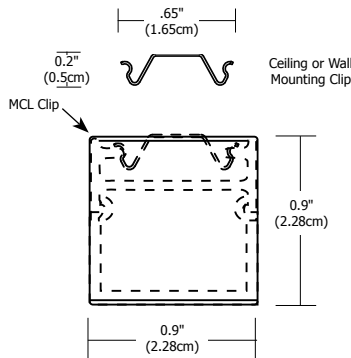

CIRRUS S1 105 DEGREE LENS
CANDLEPOWER DISTRIBUTION