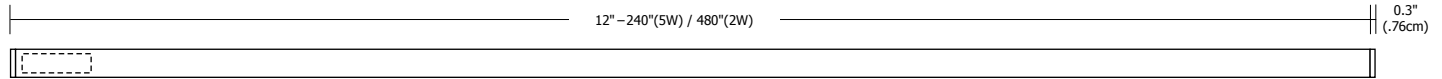

Shown with C-1RE-JBOX (sold separately)

Application: 0-10V dimming for Cirrus Channel S1, Square 1" Lens

Power Supply: Class 2, 24VDC output: 120VAC input, PSB-25W-010-24VDC;
120-277VAC input, PSB-96W-010-24VDC; PSB-2X96W-010-24VDC

Dimming: Dimmable with 0-10V dimmer using power supplies above: Philips Sunrise SR1200ZTUNV,
0-10V dimmer recommended.