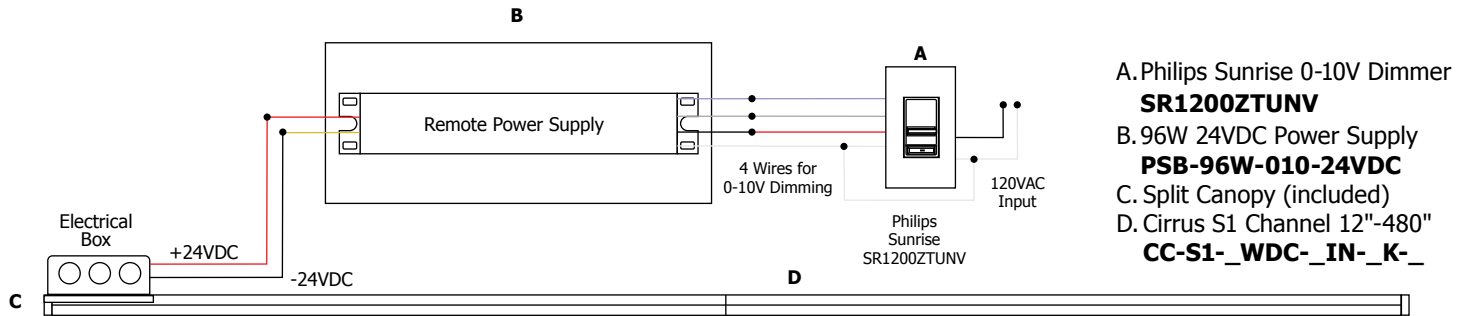

Warm White 105° 5 Watt	
Distance	Foot Candles
2ft	108
3ft	62
4ft	40
6ft	21
8ft	13

Warm White 105° 2.5 Watt	
Distance	Foot Candles
2ft	61
3ft	35
4ft	22
6ft	12
8ft	7