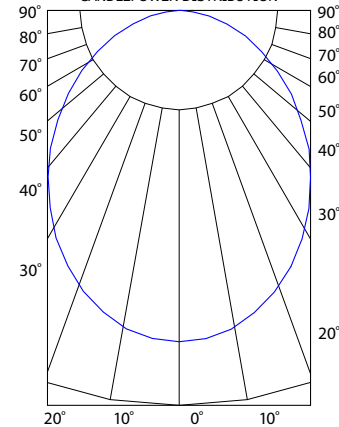

Description:

Cirrus Channel S1 features a square 1" lens with 105 degree beam spread. At 2.5 or 5 watts per foot, the 24 volt DC channel contains 85+ or 95+CRI LEDs. It includes a split canopy that mounts on standard junction box. May be ordered with a Slim Profile Channel Junction Box (C-1RE-JBOX). Mounting clips are provided every 18 inches. Cirrus is powered by a Class 2 remote power supply up to 40 feet away. Available from 12 inches to 240 inches/20 feet (5WDC) or to 480 inches/40 feet (2WDC). May be ordered in 3, 5, 8 or 10 inch increments (see page 4 of spec sheet for exact dimensions). Lengths greater than 120 inches will ship as two or more segments that join together. Fixtures include a 5 year warranty.

Lamp:

Version	Watts per Foot	Lumens per Watt	per Foot	85+CRI 24K, 35K, 40K, 57K	95+CRI 27K, 30K	50,000 Hour Lamp Life
2WDC	2.5			●	●	●
5WDC	5	71	355	●	●	●

Lumen values are based on the 3000K LED test.

CIRRUS S1 105 DEGREE LENS
CANDLEPOWER DISTRIBUTION