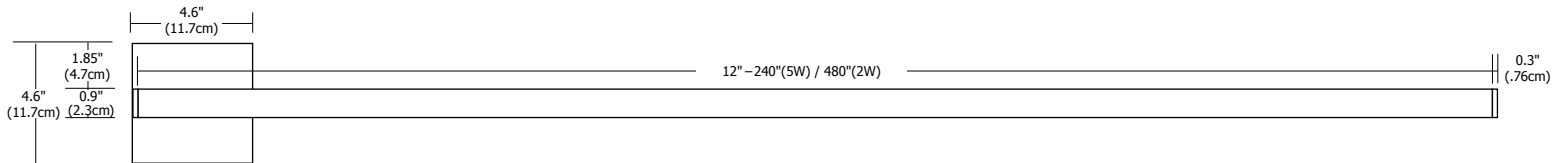

CIRRUS CHANNEL S1, SQUARE 1" LENS 24VDC SYSTEM, 85+ OR 95+CRI

REV.05.17.16

Split Canopy (included)
with Cirrus Channel.
May be mounted at End.