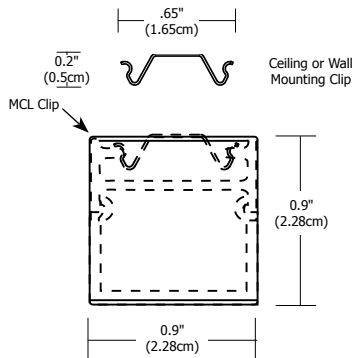

CIRRUS S1 105 DEGREE LENS
CANDLEPOWER DISTRIBUTION