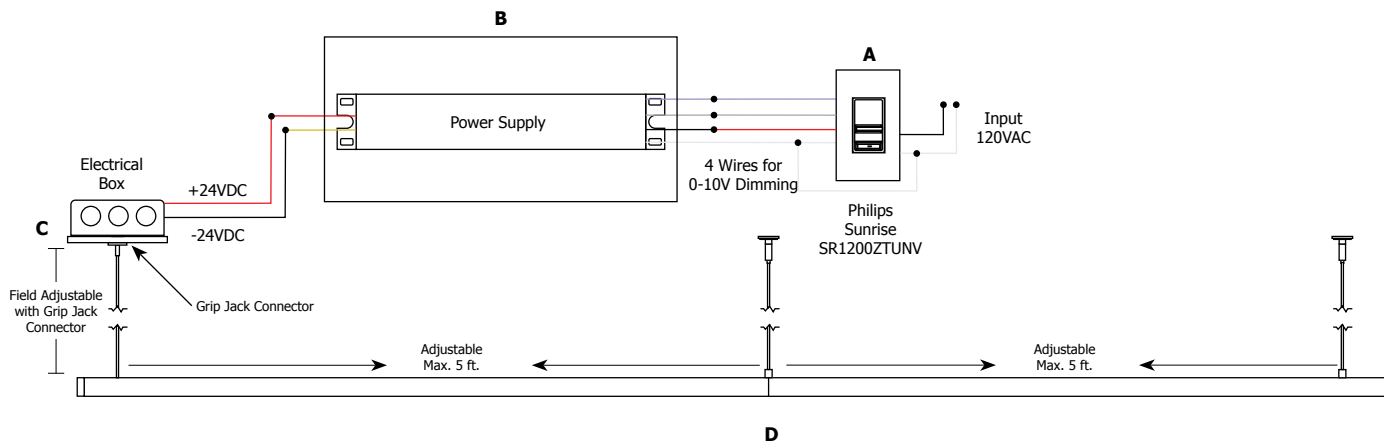

Application: 0-10V dimming for Cirrus Suspension

Power Supply: Class 2, 24VDC output: 120VAC input, PSB-25W-010-24VDC; 120-277VAC input, PSB-96W-010-24VDC; PSB-2X96W-010 -24VDC

Dimming: Dimmable with 0-10V dimmer using power supplies above: Philips Sunrise SR1200ZTUNV, 0-10V dimmer recommended.