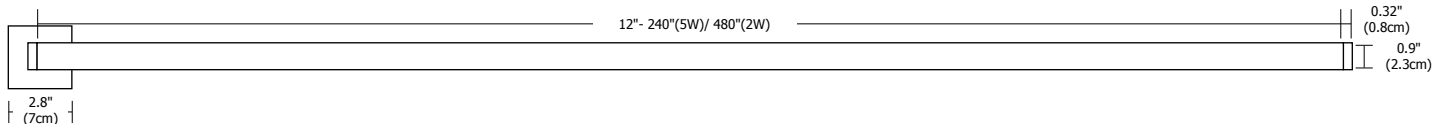

CIRRUS CHANNEL SUSPENSION D1, DIRECT 1" LENS 24VDC SYSTEM, 85+ OR 95+CRI

REV.05.15.15