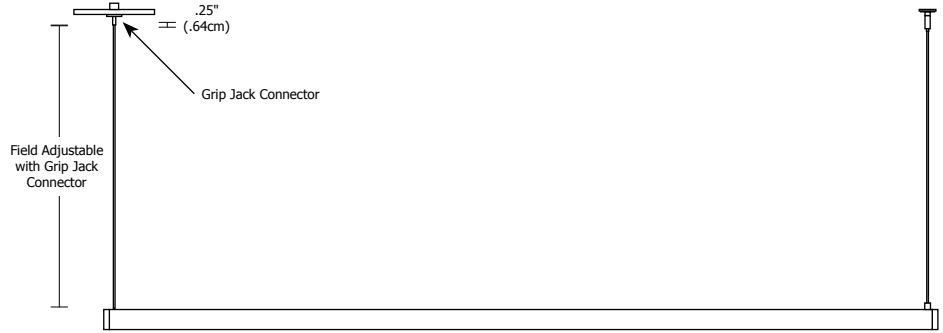

CIRRUS CHANNEL SUSPENSION D1, DIRECT 1" LENS 24VDC SYSTEM, 85+ OR 95+CRI

REV.05.15.15

MADE IN THE USA

Description:

Cirrus Channel Suspension D1 features a direct 1" flat linear lens with 100 degree beam spread. At 2.5 or 5 watts per ft, the 24VDC suspension contains 85+ or 95+CRI LEDs. Includes a 4" square canopy, a 12 ft power cable (for every run) and suspension cables (for support every 5 ft). It feeds power at the end using a standard junction box and must be wired into a Class 2 remote power supply up to 40 ft away. Available from 12 inches to 240 inches (5WDC) or 480 inches (2WDC). May be ordered in 3, 5, 8 or 10 inch increments. Lengths greater than 120 inches will ship as two or more segments that join together. Hardware and supporting cables are Antique Bronze for Antique Bronze and Black fixtures and are Satin Nickel for all other finishes. Power cables are Satin Nickel for all finish options. Fixtures include a 5 year warranty.