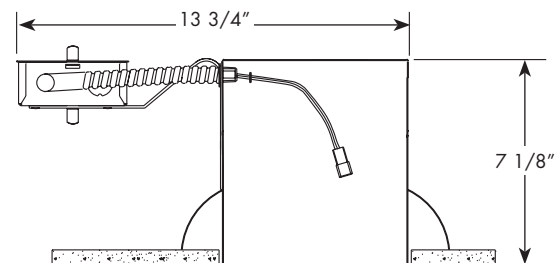

PRODUCT SPECIFICATIONS

Electrical Connections Features non-screw base 120V plug-in connector • Compatible with Juno retrofit LED trim modules • Meets high efficacy requirements of California T24.

Labels U.L. listed for U.S. and Canada for through-branch wiring and damp locations.

Testing All reports are based on published industry procedures; field performance may differ from laboratory performance.

Product specifications subject to change without notice.

INSTALLATION

Junction Box Pre-wired junction box, UL and cUL listed for through-branch wiring maximum 4 No. 12 AWG 90° C branch circuit conductors (2 in, 2 out) • Junction box provided with removable access plate, (5) ½" knockouts, (4) Non-metallic sheathed cable connectors and ground wire • Knockouts equipped with pryout slots • Push-in electrical connectors supplied as standard for fast, secure installation.

Housing IC aluminum housing, sealed for Air-Loc Compliance • Double stack adjustable feature enables remodel spring to accommodate up to 1 ¾" ceiling thickness.

DIMENSIONS

6 3/4" CEILING CUTOUT

PRODUCT CODES