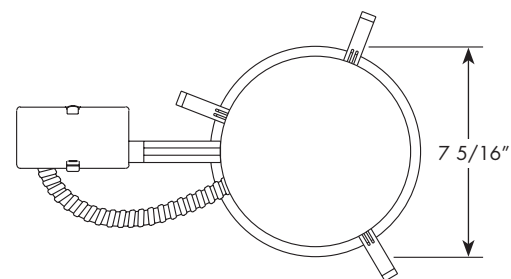

PRODUCT SPECIFICATIONS

Electrical Connections Features non-screw base 120V plug-in connector • Compatible with Juno retrofit LED trim modules • Meets high efficacy requirements of California T24.

Labels U.L. listed for U.S. and Canada for through-branch wiring and damp locations.

Testing All reports are based on published industry procedures; field performance may differ from laboratory performance.

Product specifications subject to change without notice.

INSTALLATION

Junction Box Pre-wired junction box, UL and cUL listed for through-branch wiring maximum 4 No. 12 AWG 90° C branch circuit conductors (2 in, 2 out) • Junction box provided with removable access plate, (5) ½" knockouts, (4) Non-metallic sheathed cable connectors and ground wire • Knockouts equipped with pryout slots • Push-in electrical connectors supplied as standard for fast, secure installation.

Housing IC aluminum housing, sealed for Air-Loc Compliance • Double stack adjustable feature enables remodel spring to accommodate up to 1 ¾" ceiling thickness.

DIMENSIONS

6 3/4" CEILING CUTOUT

PRODUCT CODES