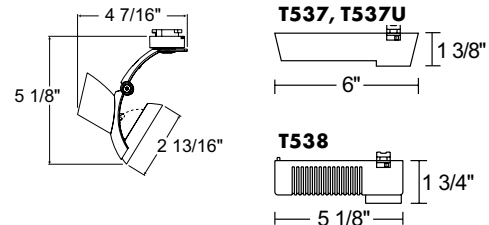

TRAC-MASTER®

Avant Garde

MAMBA® SERIES

T860, T863 and T868

Project: _____

Fixture Type: _____

Location: _____

Contact/Phone: _____

PRODUCT DESCRIPTION

Mamba is a strikingly original, front loading gimbal-ring design. Its gracefully curved and tapered elements flow into a gimbal ring that appears to float, while the gently scooped socket housing reinforces a concave/convex theme. Concealed wiring and sleek trac adapter create an ultra-clean appearance.

Mamba uses high-quality, die-cast aluminum construction and is available in attractive white, black and silver finishes.

Low Voltage MR16

Construction Die cast aluminum housing.

Lamp 12V, 50W maximum MR16 GU5.3/GX5.3 bi-pin • Halogen lamps must be MR16CG type with integral lens (cover glass).

Socket Ceramic bi-pin.

Transformer Must be ordered separately • Compatible with T537 or T538 12V electronic transformer for halogen lamps (D1.2.1) • Compatible with T537U universal 12V electronic transformer for LED or halogen lamps (D1.2.5) • Compatible with T539 12V electronic transformer for halogen lamps (D1.2.0) • Compatible with T542 or T543 12V magnetic transformer for LED or halogen lamps (D1.2.0).

Labels UL and C-UL Listed.

Product specifications subject to change without notice.

Catalog Number	Finish	Lamp
T860WH	White	50W MR16 max. (halogen must use MR16CG type)
T860BL	Black	50W MR16 max. (halogen must use MR16CG type)
T860SL	Silver	50W MR16 max. (halogen must use MR16CG type)

Line Voltage PAR30

Construction Die cast aluminum housing.

Lamp 120V, 75W maximum PAR30 medium base.

Socket Medium base porcelain with nickel plated copper screw shell.

Adapter Unique, attractive conical-elliptical shaped trac adapter
• Copper alloy contacts provide precise spring action – no arcing and will not take a set • True, positive electrical ground • Spring-loaded positive latch with embossed polarity arrow secures trac light to trac • “Pull-up” contact to up position for two-circuit application • Polarity indicator embossed on copper contact.

Aiming 360° horizontal rotation • 90° vertical aiming capability.

Labels UL and C-UL Listed.

Product specifications subject to change without notice.