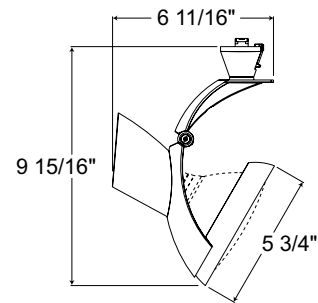

TRAC-MASTER®

Avant Garde

MAMBA® SERIES

T860, T863 and T868

Line Voltage PAR38

Construction Die cast aluminum housing.

Lamp 120V, 150W maximum PAR38 medium base.

Socket Medium base porcelain with nickel plated copper screw shell.

Adapter Unique, attractive conical-elliptical shaped trac adpter • Copper alloy contacts provide precise spring action – no arcing and will not take a set • True, positive electrical ground • Spring-loaded positive latch with embossed polarity arrow secures trac light to trac • “Pull-up” contact to up position for two-circuit application • Polarity indicator embossed on copper contact.

Aiming 360° horizontal rotation • 90° vertical aiming capability.

Labels UL and C-UL Listed.

Product specifications subject to change without notice.

Catalog Number	Finish	Lamp
T868WH	White	150W PAR38 max.
T868BL	Black	150W PAR38 max.
T868SL	Silver	150W PAR38 max.