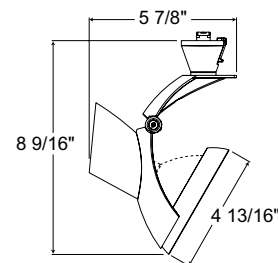

Line Voltage PAR30

Construction Die cast aluminum housing.

Lamp 120V, 75W maximum PAR30 medium base.

Socket Medium base porcelain with nickel plated copper screw shell.

Adapter Unique, attractive conical-elliptical shaped trac adapter
 • Copper alloy contacts provide precise spring action – no arcing and will not take a set • True, positive electrical ground • Spring-loaded positive latch with embossed polarity arrow secures trac light to trac • “Pull-up” contact to up position for two-circuit application • Polarity indicator embossed on copper contact.

Aiming 360° horizontal rotation • 90° vertical aiming capability.

Labels UL and C-UL Listed.

Product specifications subject to change without notice.

Catalog Number	Finish	Lamp
T863WH	White	75W PAR30 max.
T863BL	Black	75W PAR30 max.
T863SL	Silver	75W PAR30 max.