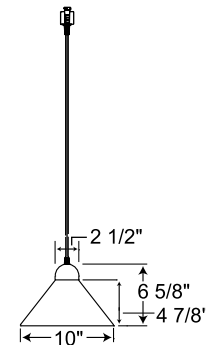

Line Voltage Large Shade

Shade Material Colored Glass

Socket Medium base porcelain with nickel-plated copper screw shell.

Adapter Copper alloy contacts provide precise spring action • True, positive electrical ground • On/off switch included • Patented embossed polarity arrows on bottom of adapter • Spring-loaded locking latch with embossed polarity arrows secures trac light to trac • Compatible with both Trac-Lites and Trac-Master Trac • "Pull-up" contact to up position for use on Trac-Master two-circuit trac.

Cordset 48" field adjustable pendant cord.

Labels UL/CUL listed.

Product specifications subject to change without notice.

Catalog Number	Finish	Lamp
R560WH	White	60W A19 (not included)
R560BU	Blue	60W A19 (not included)

Low Voltage Small Cone

Shade Material Colored Glass

Socket Ceramic Bi-Pin.

Transformer 50VA 12V Electronic transformer with polycarbonate housing and circuit protection • Compatible with both Trac-Lites and Trac-Master Trac • "Pull-up" contact to up position for use on Trac-Master two-circuit trac.

Cordset 48" field adjustable pendant cord.

Labels UL/CUL listed.

Product specifications subject to change without notice.

Catalog Number	Finish	Lamp
R761WH	White	50W Bi-Pin 12V (included)
R761BU	Blue	50W Bi-Pin 12V (included)