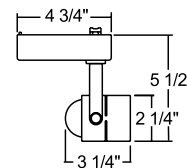

Labels UL/CUL listed.

Product specifications subject to change without notice.

Low Voltage MR16 Cylinder

Construction Polycarbonate transformer housing with a painted formed steel lamp housing.

| Catalog Number | Finish | Lamp |
|----------------|--------|------------------|
| R701WH | White | 12V, 20-50W MR16 |
| R701BL | Black | 12V, 20-50W MR16 |