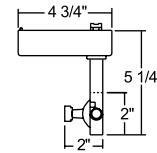

TRAC-LITES

LOW VOLTAGE SERIES

R701, R702, R731 and R740

Low Voltage MR16 Gimbal Ring

Construction Polycarbonate transformer housing with a painted formed steel lamp housing.

Catalog Number	Finish	Lamp
R731WH	White	12V, 20-50W MR16
R731BL	Black	12V, 20-50W MR16
R731SL	Silver	12V, 20-50W MR16
R731BZ	Painted Bronze	12V, 20-50W MR16