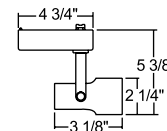

See specification sheet [D1.2.2](#) for details.

Low Voltage MR16 Pinchback

Construction Polycarbonate transformer housing with a painted die-cast aluminum lamp housing.

| Catalog Number | Finish | Lamp |
|----------------|----------------|------------------|
| R740WH | White | 12V, 20-50W MR16 |
| R740BL | Black | 12V, 20-50W MR16 |
| R740BZ | Painted Bronze | 12V, 20-50W MR16 |