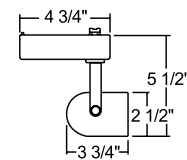

Low Voltage MR16 Roundback

Construction Polycarbonate transformer housing with a painted formed steel lamp housing.

Catalog Number	Finish	Lamp
R702WH	White	12V, 20-50W MR16
R702BL	Black	12V, 20-50W MR16
R702BZ	Painted Bronze	12V, 20-50W MR16