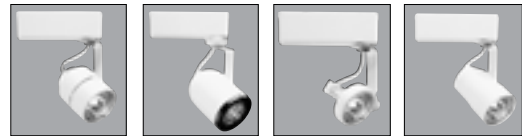

TRAC-LITES

LOW VOLTAGE SERIES

R701, R702, R731 and R740

Project: _____

Fixture Type: _____

Location: _____

Contact/Phone: _____

PRODUCT DESCRIPTION

Socket Ceramic Bi-Pin.

Transformer 50VA 12V electronic transformer with circuit protection.

Aiming 90° vertical aiming capability and 358° rotation.

Adapter Copper alloy contacts provide precise spring action • True, positive electrical ground • Spring-loaded locking latch with embossed polarity arrows secures trac light to trac • Compatible with both Trac-Lites and Trac-Master Trac • "Pull-up" contact to up position for use on Trac-Master two-circuit trac.

Labels UL/CUL listed.

Product specifications subject to change without notice.