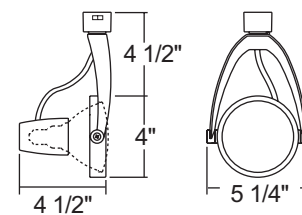

Line Voltage PAR30

Catalog Number	Finish	Lamp
T483WH	White	35-75W PAR30
T483BL	Black	35-75W PAR30
T483SC	Satin Chrome w/ Black Adjusting Buttons	35-75W PAR30
T483SL	Silver w/ Black Adjusting Buttons	35-75W PAR30