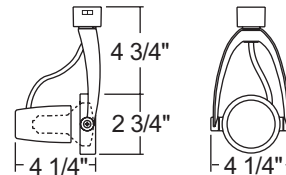

Line Voltage PAR20

Catalog Number	Finish	Lamp
T482WH	White	35-50W PAR20
T482BL	Black	35-50W PAR20
T482SL	Silver w/ Black Adjusting Buttons	35-50W PAR20